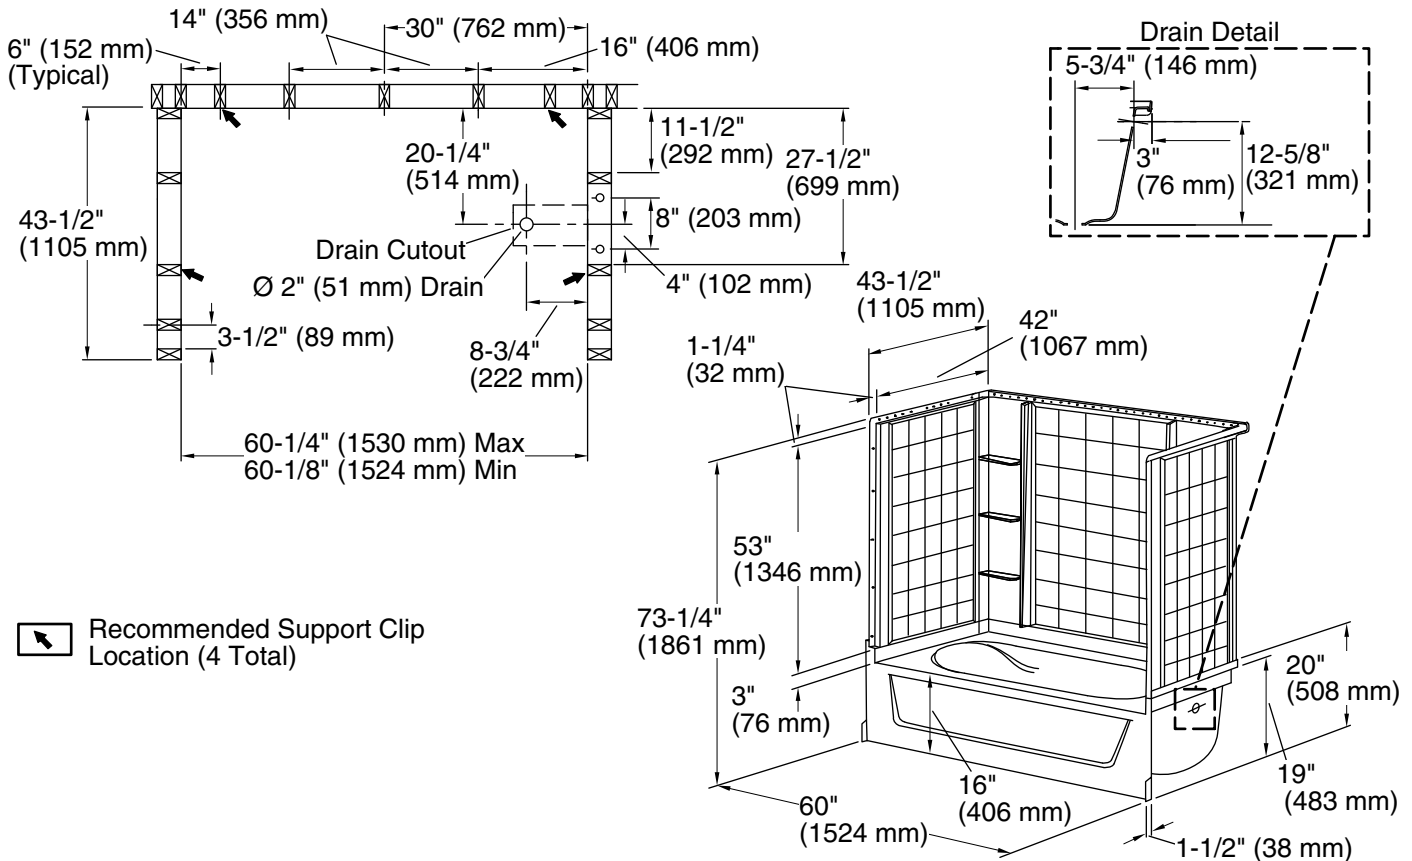

STERLING

A KOHLER COMPANY

Ensemble™

60" tile bath/shower with right-hand drain

71110120

Technical Information

All product dimensions are nominal.

Installation:	Three-wall alcove
Drain location:	Right
Basin area, bottom:	42" x 27" (1067 mm x 686 mm)
Basin area, top:	52" x 35" (1321 mm x 889 mm)
Water depth:	11" (279 mm)
Water capacity:	55 gal (208.2 L)
Minimum flat for door:	3-1/4" (83 mm)
Maximum door height:	55-3/4" (1416 mm)
Maximum door width:	58-1/2" (1486 mm)

Notes

Install this product according to the installation instructions.

Studs should be positioned roughly as shown.

Double studding is recommended for pivot shower door installations.

1-800-STERLING (1-800-783-7546)

Kohler Co. reserves the right to make revisions without notice to product specifications.

For the most current Specification Sheet, go to www.sterlingplumbing.com.

5-6-2020 10:12 - US