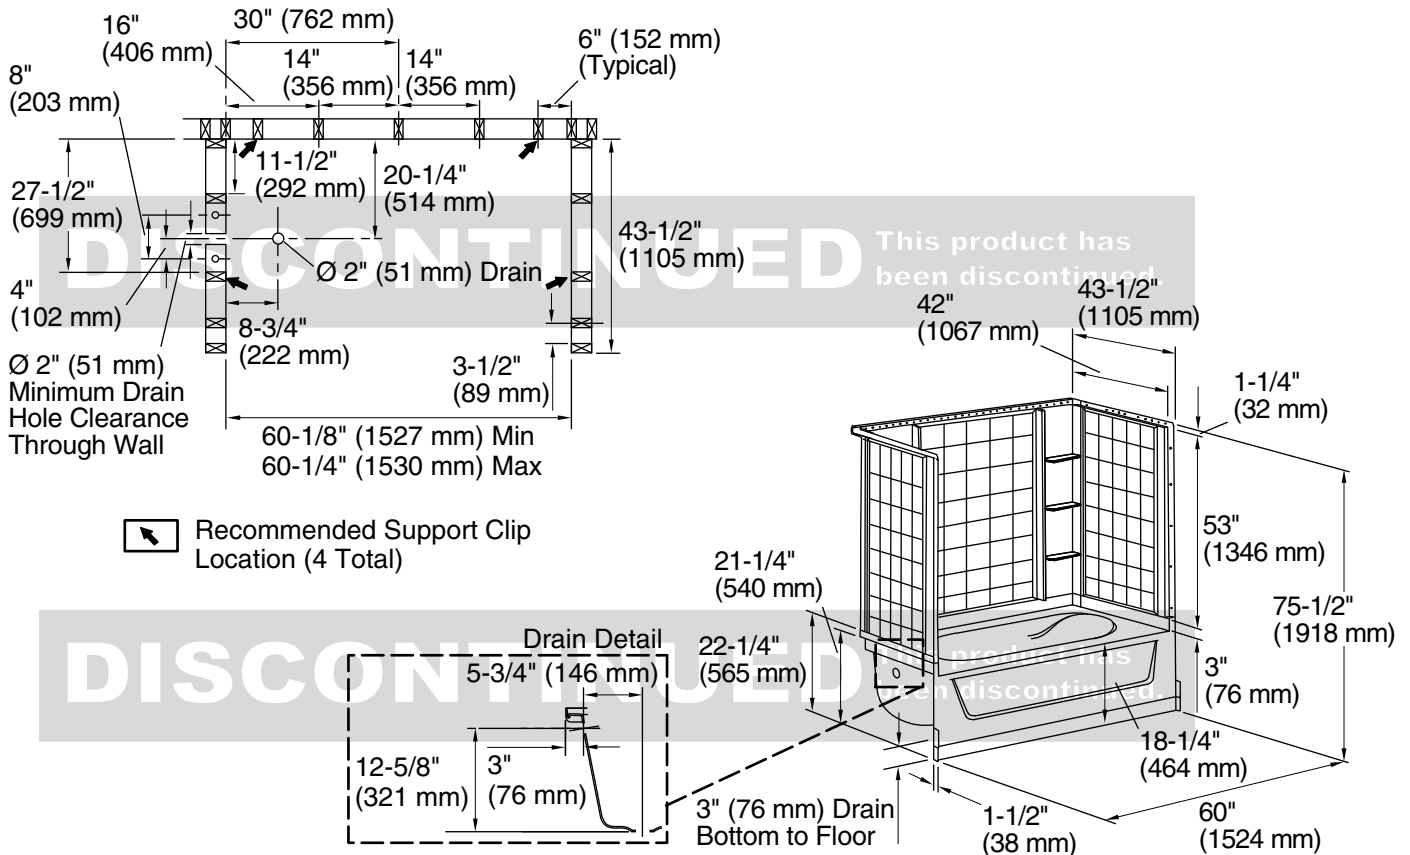

STERLING

A KOHLER COMPANY

Ensemble™

60" x 42" AFD tile bath/shower with access panel

71110119

Technical Information

All product dimensions are nominal.

Installation: Three-wall alcove

Drain location: Left

Basin area, bottom: 40" x 27" (1016 mm x 686 mm)

Basin area, top: 52" x 35" (1321 mm x 889 mm)

Water depth: 11" (279 mm)

Water capacity: 55 gal (208.2 L)

Minimum flat for door: 3-1/4" (83 mm)

Maximum door height: 56" (1422 mm)

Maximum door width: 58-1/2" (1486 mm)

Notes

Install this product according to the installation instructions.

Studs should be positioned roughly as shown.

Double studding is recommended for pivot shower door installations.

1-800-STERLING (1-800-783-7546)

Kohler Co. reserves the right to make revisions without notice to product specifications.

For the most current Specification Sheet, go to www.sterlingplumbing.com.

5-6-2020 10:12 - US