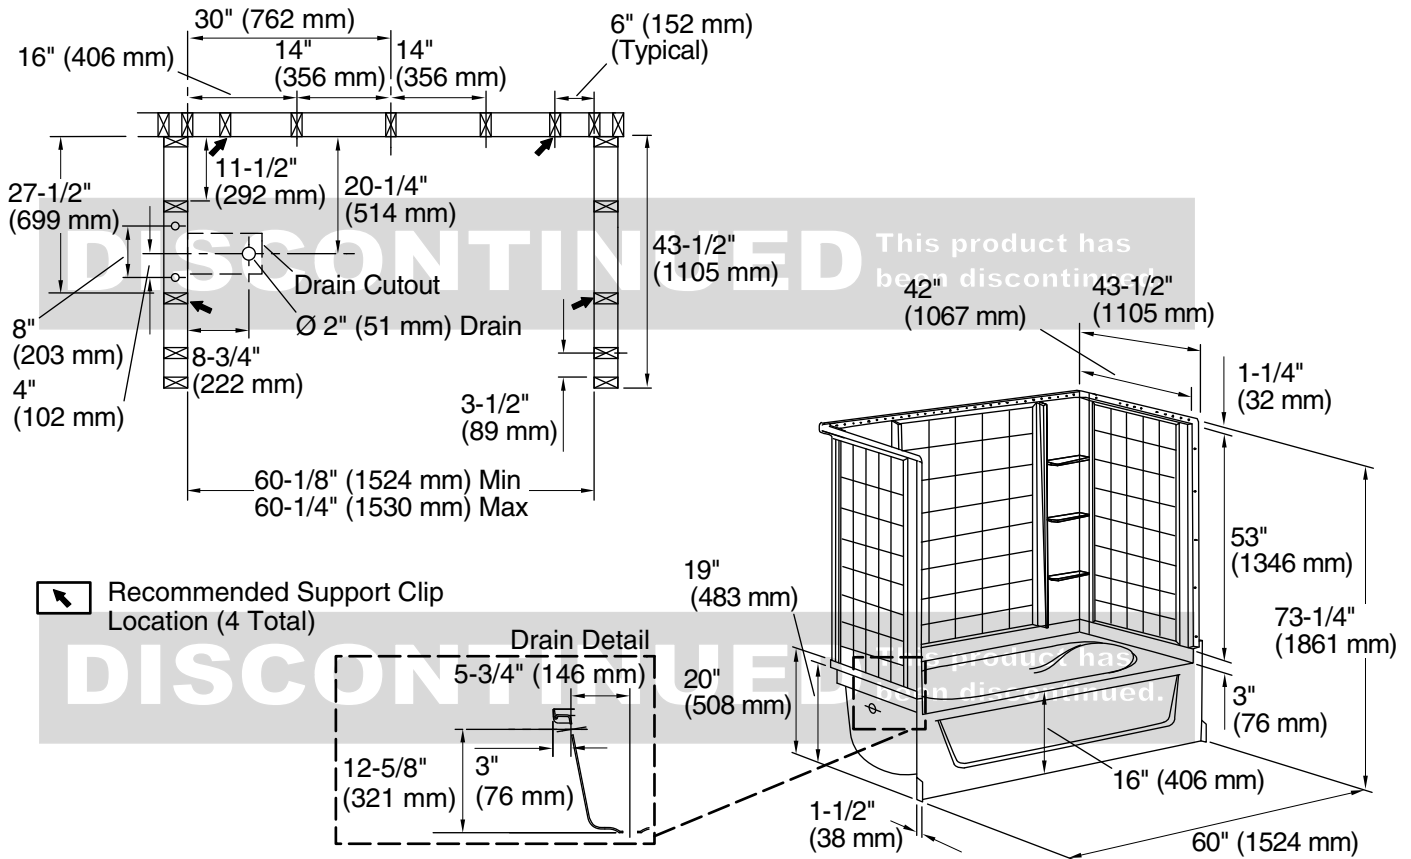

Ensemble™

60" bath/shower with access panel

71110117

Technical Information

All product dimensions are nominal.

Installation: Three-wall alcove

Drain location: Left

Basin area, bottom: 40" x 27" (1016 mm x 686 mm)

Basin area, top: 52" x 35" (1321 mm x 889 mm)

Water depth: 11" (279 mm)

Water capacity: 55 gal (208.2 L)

Minimum flat for door: 3-1/4" (83 mm)

Maximum door height: 56" (1422 mm)

Maximum door width: 58-1/2" (1486 mm)