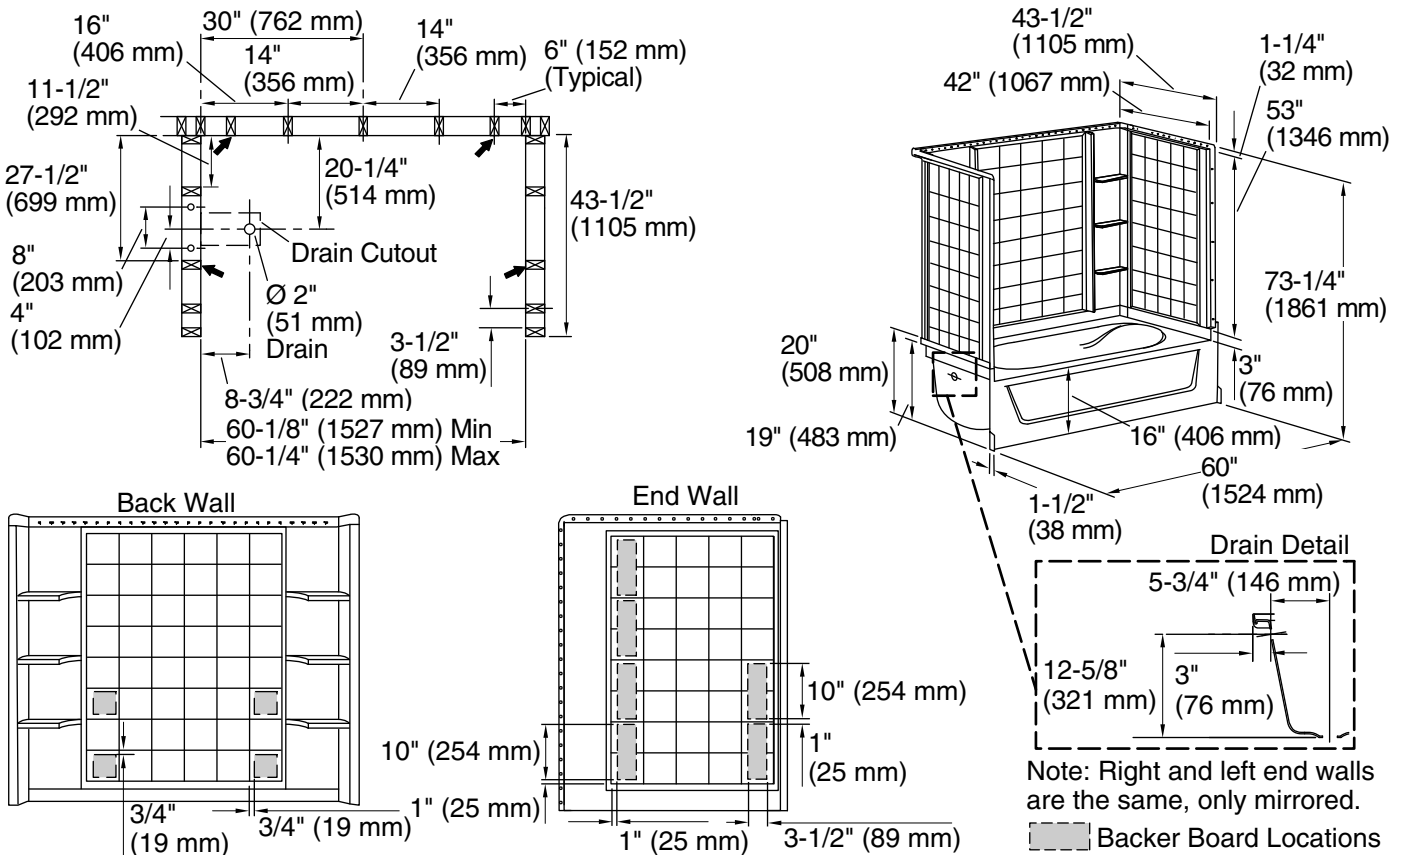

5-6-2020 10:11 - US

Technical Information

All product dimensions are nominal.

- Installation: Three-wall alcove
 Drain location: Left
 Basin area, bottom: 40" x 27" (1016 mm x 686 mm)
 Basin area, top: 52" x 35" (1321 mm x 889 mm)
 Water depth: 11" (279 mm)
 Water capacity: 45 gal (170.3 L)
 Minimum flat for door: 3-1/4" (83 mm)
 Maximum door height: 55-3/4" (1416 mm)
 Maximum door width: 58-1/2" (1486 mm)