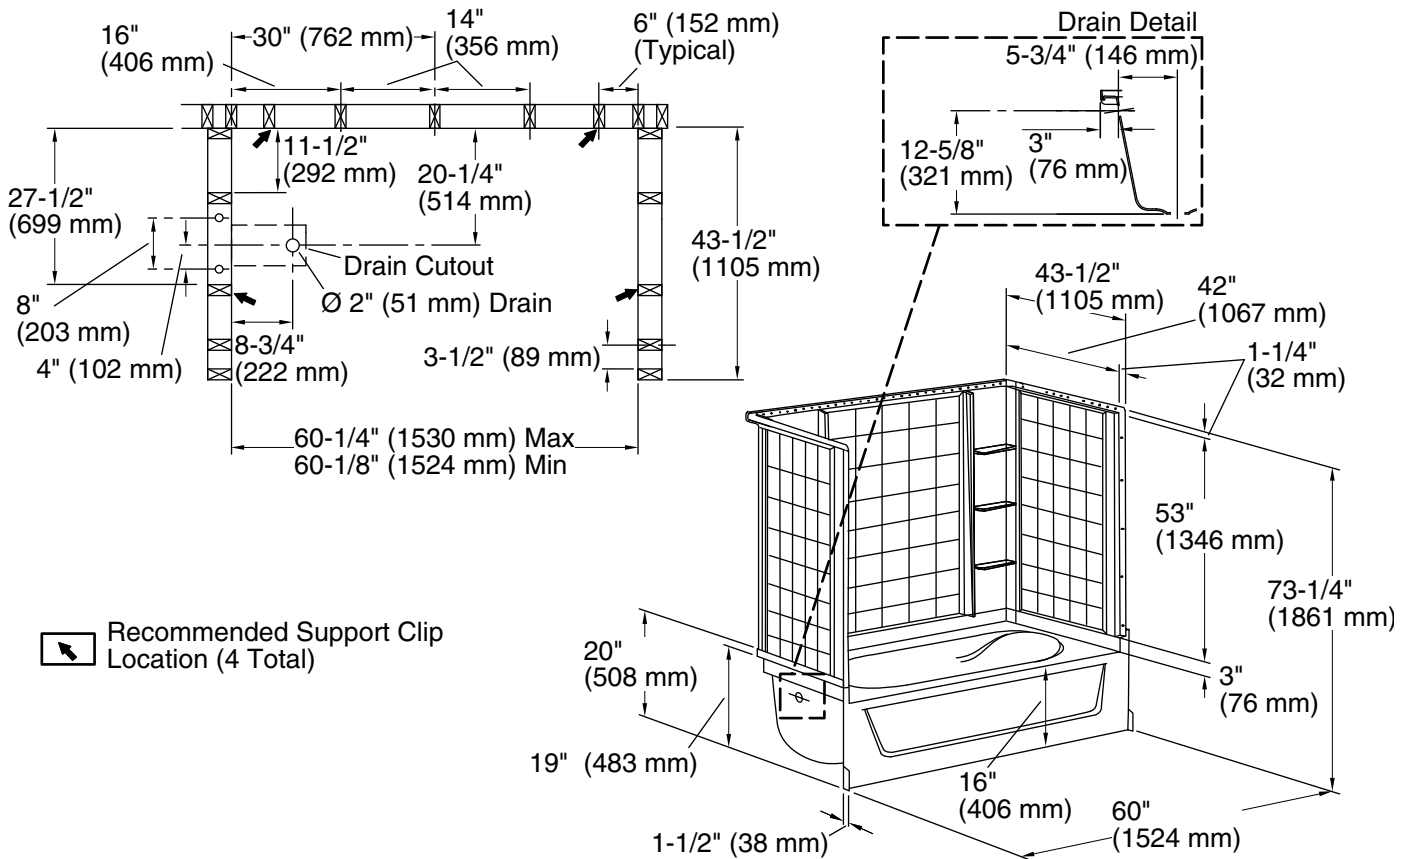

Ensemble™ Tile

60" x 42" Vikrell® bath/shower, left drain
71110110

Features

- 16" apron
- Tongue-and-groove walls with snap-together installation
- Tile look
- Corner shelves; built-in armrests and contoured back

Included Components

- 71114100 60" x 42" Vikrell® bath/shower wall set
- 71111110 60" x 42" Vikrell® bath, left drain

Codes/Standards

- CSA B45.5/IAPMO Z124
- ASTM E162
- ASTM E662
- HUD, UM Bulletin 73
- IAPMO Certification

	0	White
---	---	-------

Technical Information

All product dimensions are nominal.

Drain location:	Left
Basin area, bottom:	40" x 27" (1016 mm x 686 mm)
Basin area, top:	52" x 35" (1321 mm x 889 mm)
Water depth:	11" (279 mm)
Water capacity:	55 gal (208.2 L)
Maximum door height:	55-3/4" (1416 mm)
Maximum door width:	58-1/2" (1486 mm)