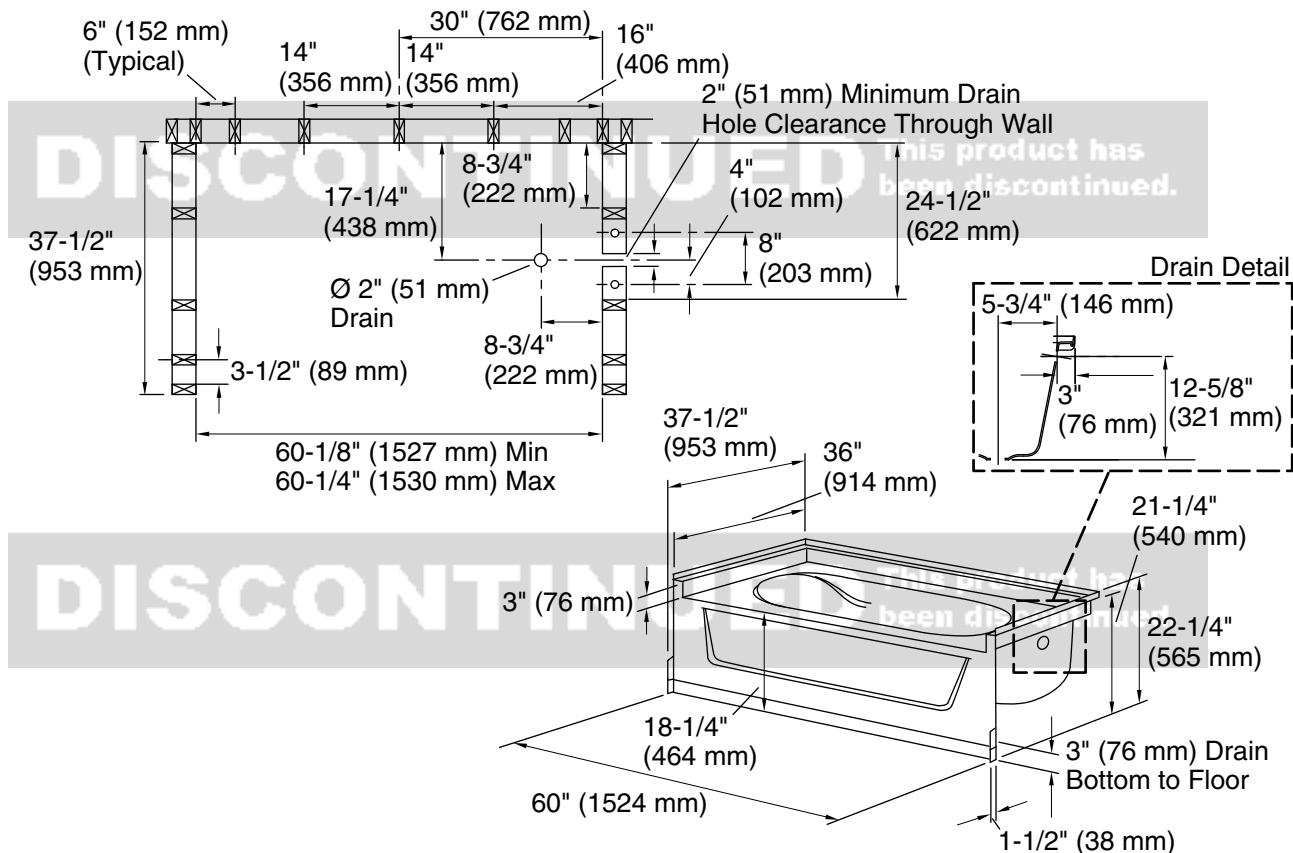

**Technical Information**

All product dimensions are nominal.

- Drain location: Right
- Basin area, bottom: 40" x 21" (1016 mm x 533 mm)
- Basin area, top: 52" x 29" (1321 mm x 737 mm)
- Water depth: 11" (279 mm)
- Water capacity: 40 gal (151.4 L)
- Minimum flat for door: 3-1/4" (83 mm)
- Maximum door width: 58-1/2" (1486 mm)