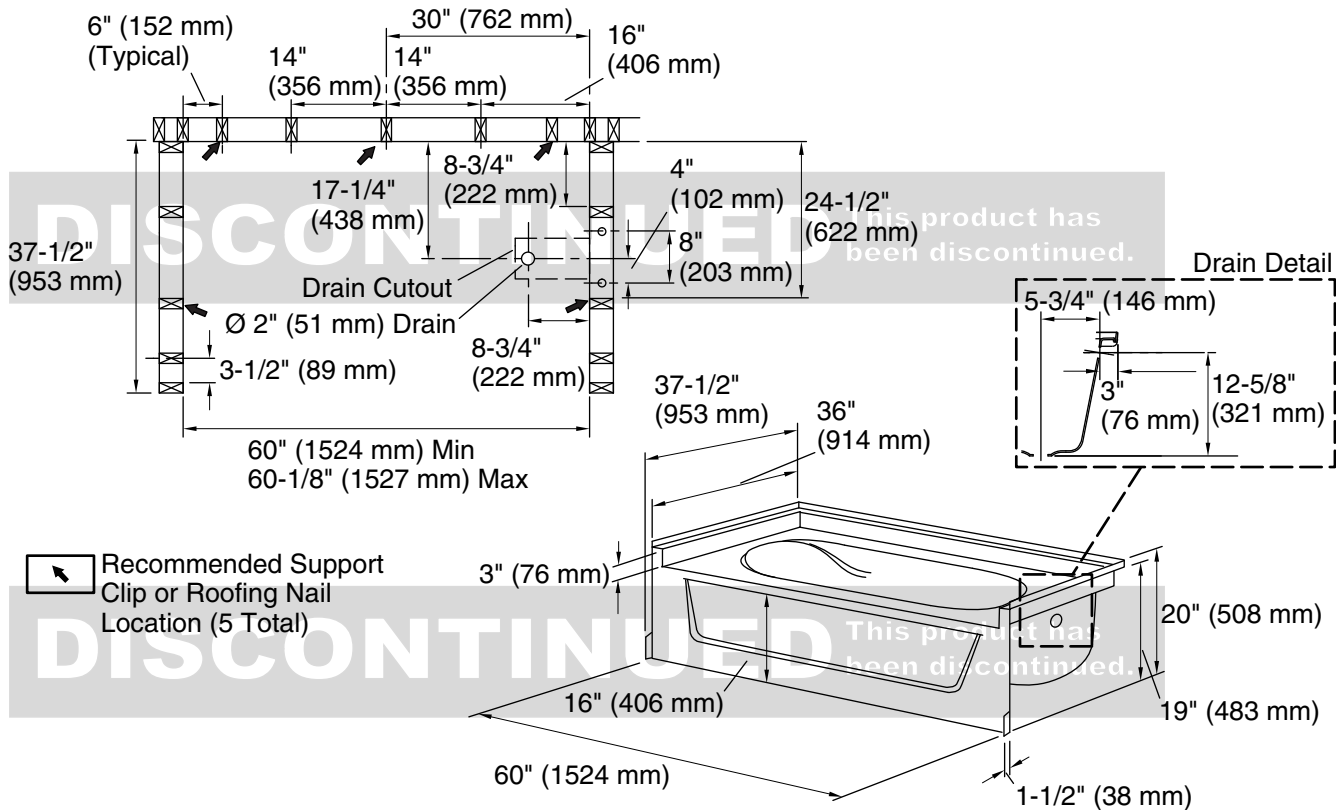

60" x 36" bath with access panel and right-hand drain

Ensemble™

71101127

Features

- 16 apron.
- Removable access panel.
- Compatible with tile-down installation.
- Compatible with Ensemble wall set (71104100)

For the most current Specification Sheet, go to www.sterlingplumbing.com.

5-6-2020 10:11 - US

STERLING

A KOHLER COMPANY

Ensemble™

60" x 36" bath with access panel and right-hand drain

71101127

Technical Information

All product dimensions are nominal.

Installation: Three-wall alcove

Drain location: Right

Basin area, bottom: 40" x 21" (1016 mm x 533 mm)

Basin area, top: 52" x 29" (1321 mm x 737 mm)

Water depth: 11" (279 mm)

Water capacity: 40 gal (151.4 L)

Minimum flat for door: 3-1/4" (83 mm)

Maximum door width: 58-1/2" (1486 mm)

Notes

Install this product according to the installation instructions.

Studs should be positioned roughly as shown.