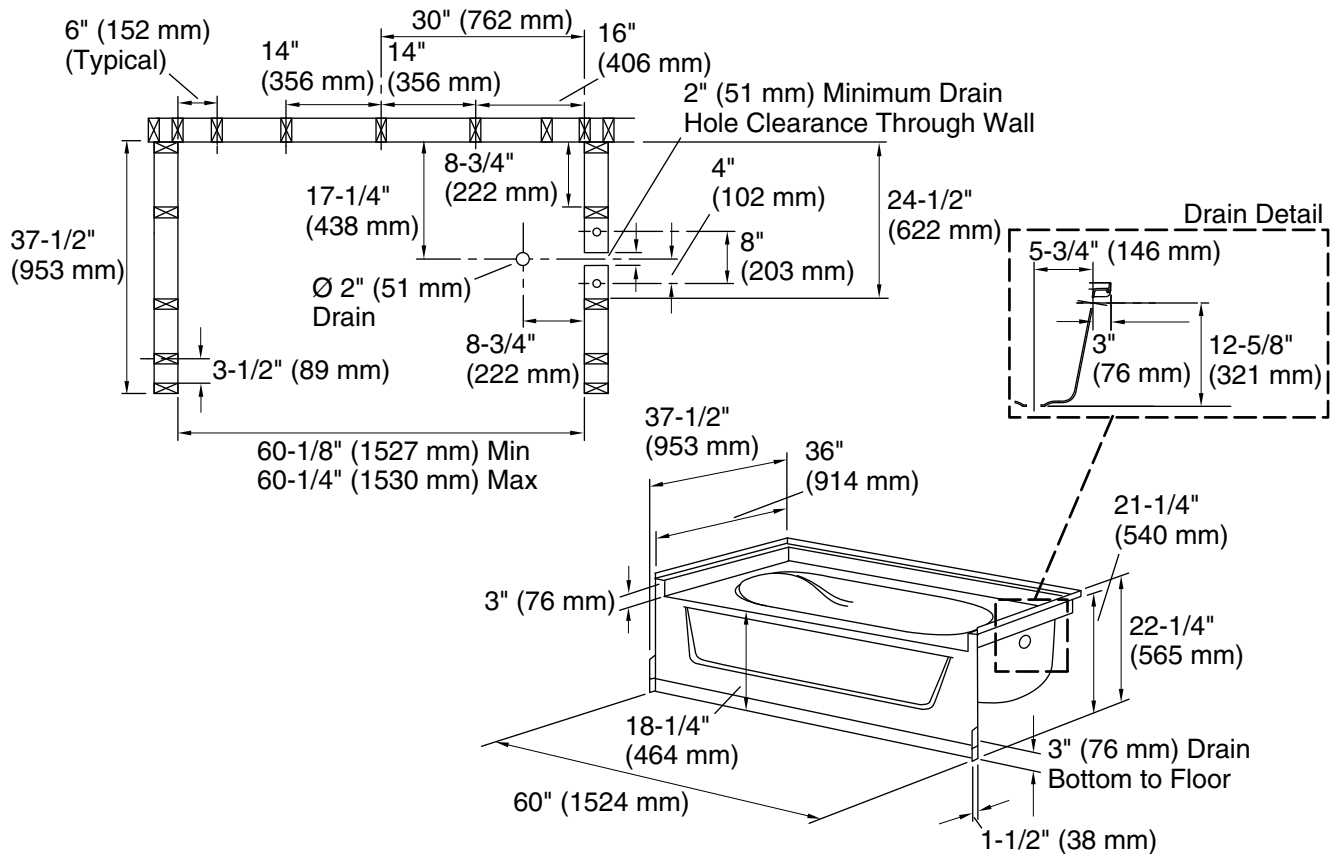

Ensemble™

60" x 36" AFD bath with right-hand drain
71101122

Features

- 18-1/4 apron.
- Compatible with tile-down installation.
- Compatible with Ensemble wall set (71104100 or 71104106)
- Built-in armrests and contoured back.
- 3" drain-to-floor clearance for above-floor drain installation.

For the most current Specification Sheet, go to www.sterlingplumbing.com.

5-6-2020 10:11 - US

Technical Information

All product dimensions are nominal.

Installation:	Three-wall alcove
Drain location:	Right
Basin area, bottom:	40" x 21" (1016 mm x 533 mm)
Basin area, top:	52" x 29" (1321 mm x 737 mm)
Water depth:	11" (279 mm)
Water capacity:	40 gal (151.4 L)
Minimum flat for door:	3-1/4" (83 mm)
Maximum door width:	58-1/2" (1486 mm)