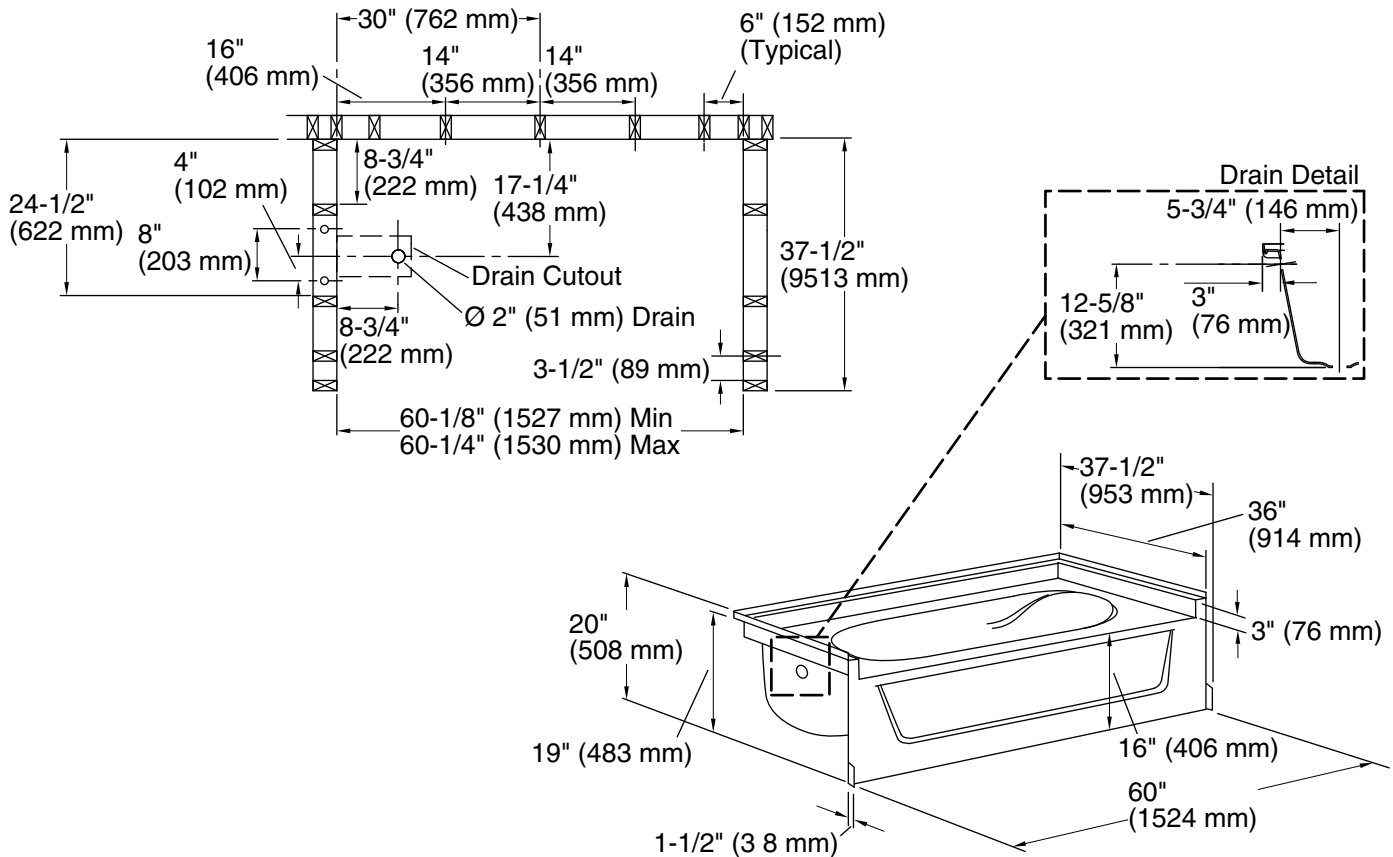

Ensemble™

60" x 36" bath with right-hand drain

71101120

Features

- 16 apron.
- Compatible with tile-down installation.
- Compatible with Ensemble wall set (71104100)

Material

- Made from solid Vikrell® material for strength, durability, and lasting beauty.

5-6-2020 10:10 - US

Technical Information

All product dimensions are nominal.

Installation:	Three-wall alcove
Drain location:	Right
Basin area, bottom:	40" x 21" (1016 mm x 533 mm)
Basin area, top:	52" x 29" (1321 mm x 737 mm)
Water depth:	11" (279 mm)
Water capacity:	40 gal (151.4 L)
Minimum flat for door:	3-1/4" (83 mm)
Maximum door width:	58-1/2" (1486 mm)