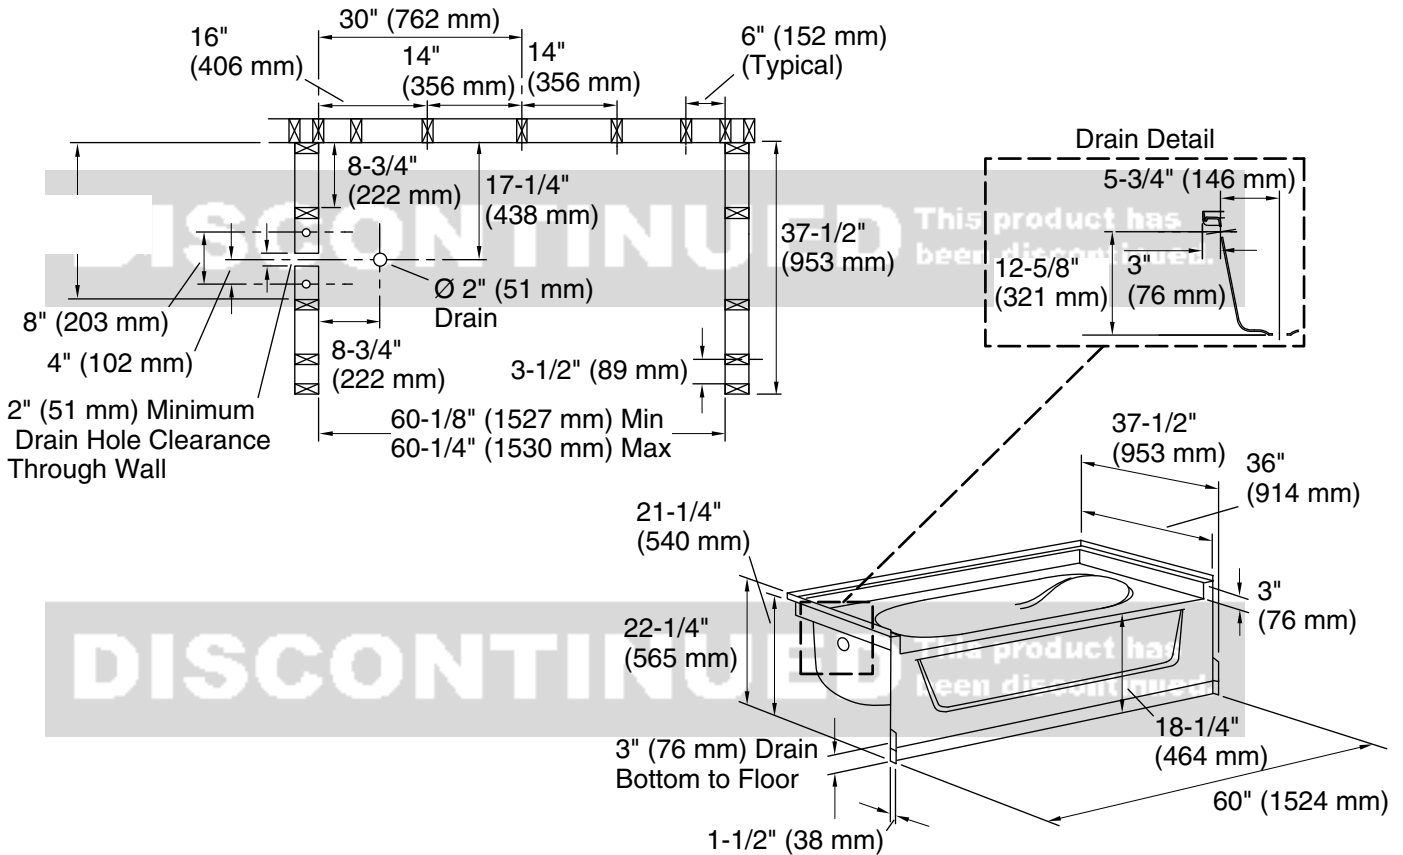

Ensemble™

60" x 36" AFD bath w/ access panel
71101119

Features

- 18-1/4 apron.
- Suitable for tile-down applications.
- Compatible with Ensemble wall set (71104100)
- Built-in armrests and contoured back.
- 3" (76 mm) drain-to-floor clearance for above-floor drain installation.
- Removable access panel.

See website for detailed warranty information.

DISCONTINUED This product has been discontinued.

Technical Information

All product dimensions are nominal.

Installation:	Three-wall alcove
Drain location:	Left
Basin area, bottom:	40" x 21" (1016 mm x 533 mm)
Basin area, top:	52" x 29" (1321 mm x 737 mm)
Water depth:	11" (279 mm)
Water capacity:	40 gal (151.4 L)
Minimum flat for door:	3-1/4" (83 mm)
Maximum door width:	58-1/2" (1486 mm)