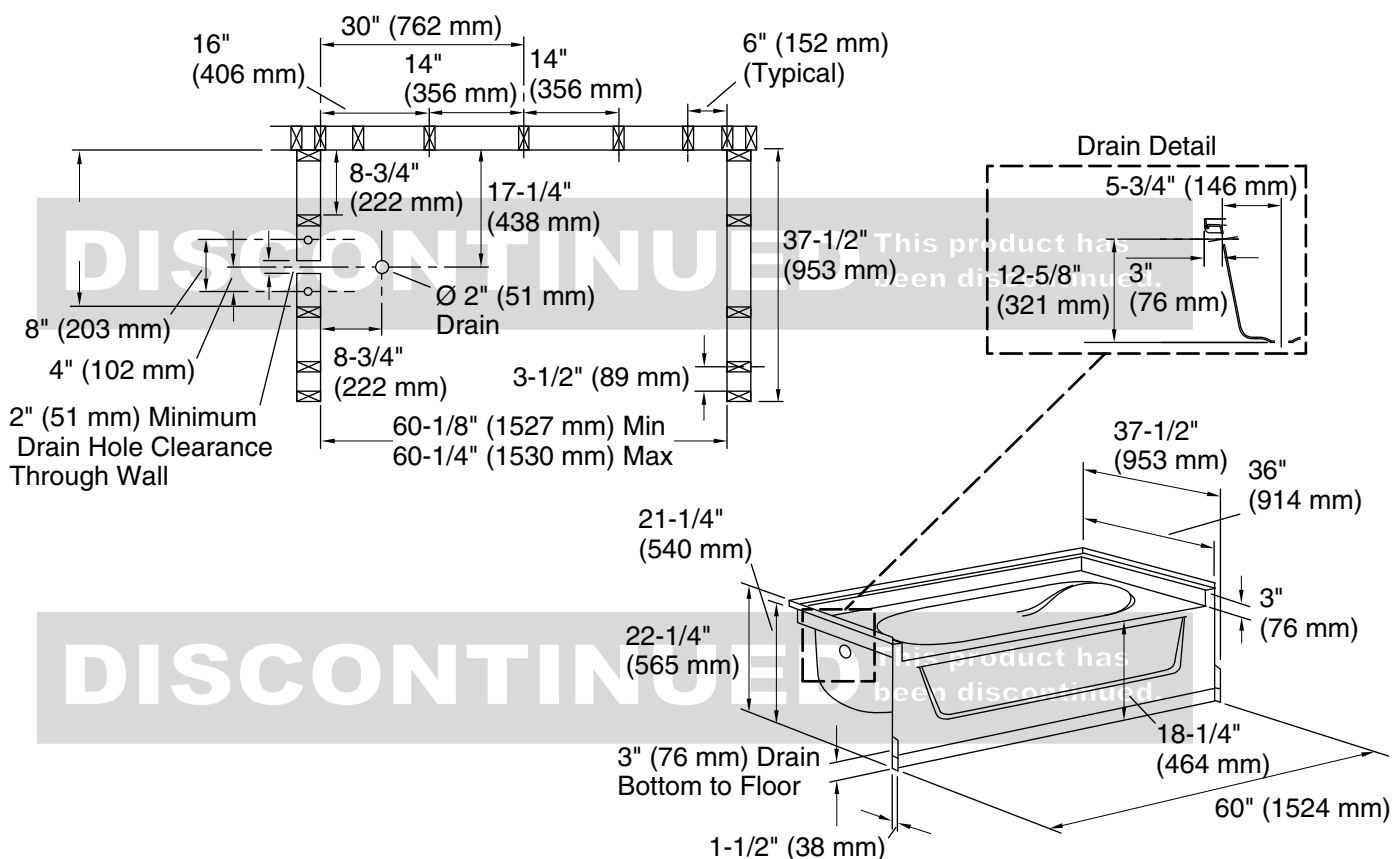

STERLING

A KOHLER COMPANY

Ensemble™

60" x 32" AFD bath with access panel and left-hand drain

71101119

Features

- 18-1/4 apron.
- Compatible with tile-down installation.
- Compatible with Ensemble wall set (71104100)
- Built-in armrests and contoured back.
- 3" drain-to-floor clearance for above-floor drain installation.
- Removable access panel.

Ensemble™

60" x 32" AFD bath with access panel and left-hand drain

71101119

Technical Information

All product dimensions are nominal.

Installation: Three-wall alcove

Drain location: Left

Basin area, bottom: 40" x 21" (1016 mm x 533 mm)

Basin area, top: 52" x 29" (1321 mm x 737 mm)

Water depth: 11" (279 mm)

Water capacity: 40 gal (151.4 L)

Minimum flat for door: 3-1/4" (83 mm)

Maximum door width: 58-1/2" (1486 mm)

Notes

Install this product according to the installation instructions.