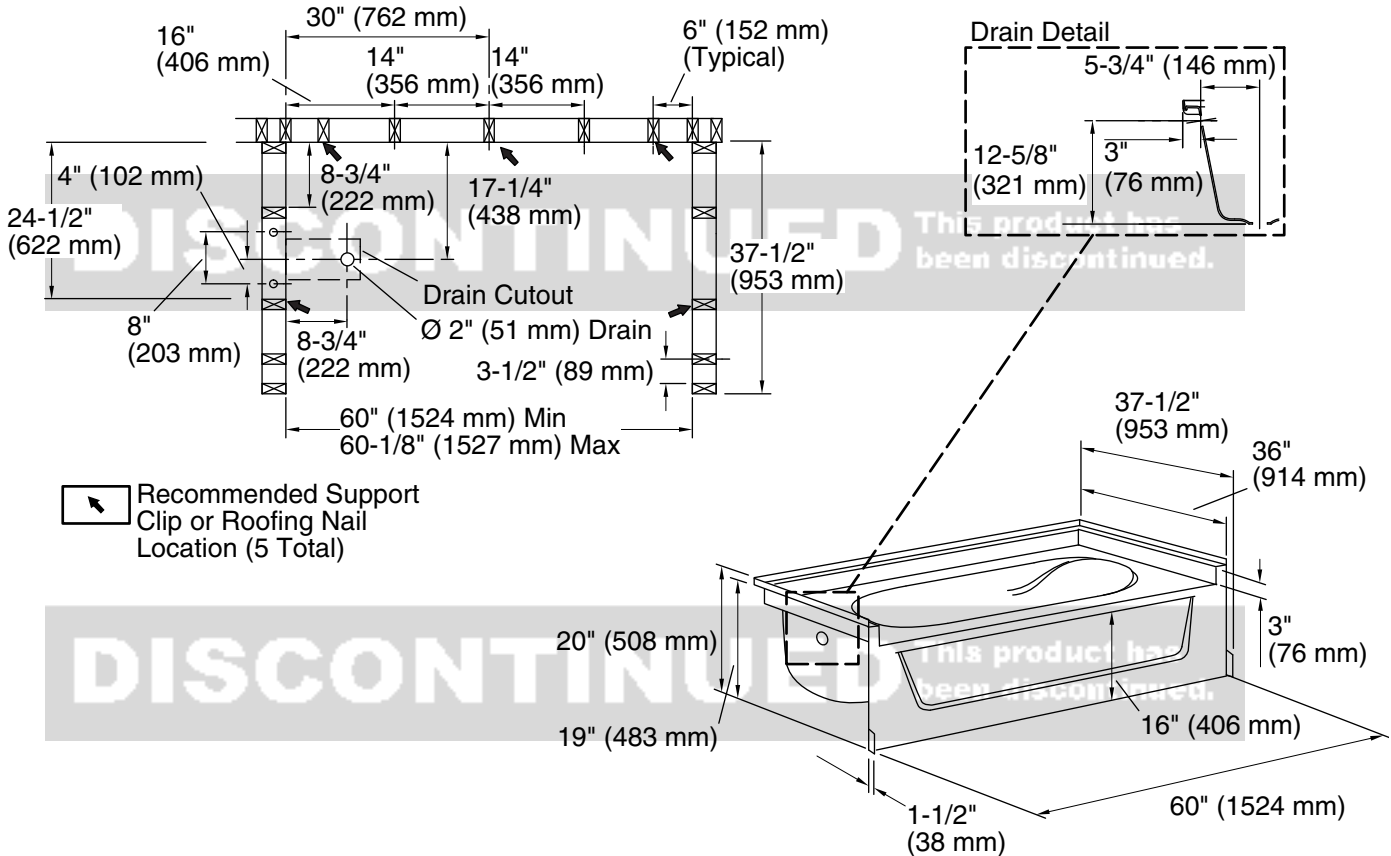

For the most current Specification Sheet, go to www.sterlingplumbing.com.

Technical Information

All product dimensions are nominal.

- Installation: Three-wall alcove
- Drain location: Left
- Basin area, bottom: 40" x 21" (1016 mm x 533 mm)
- Basin area, top: 52" x 29" (1321 mm x 737 mm)
- Water depth: 11" (279 mm)
- Water capacity: 40 gal (151.4 L)
- Minimum flat for door: 3-1/4" (83 mm)
- Maximum door width: 58-1/2" (1486 mm)