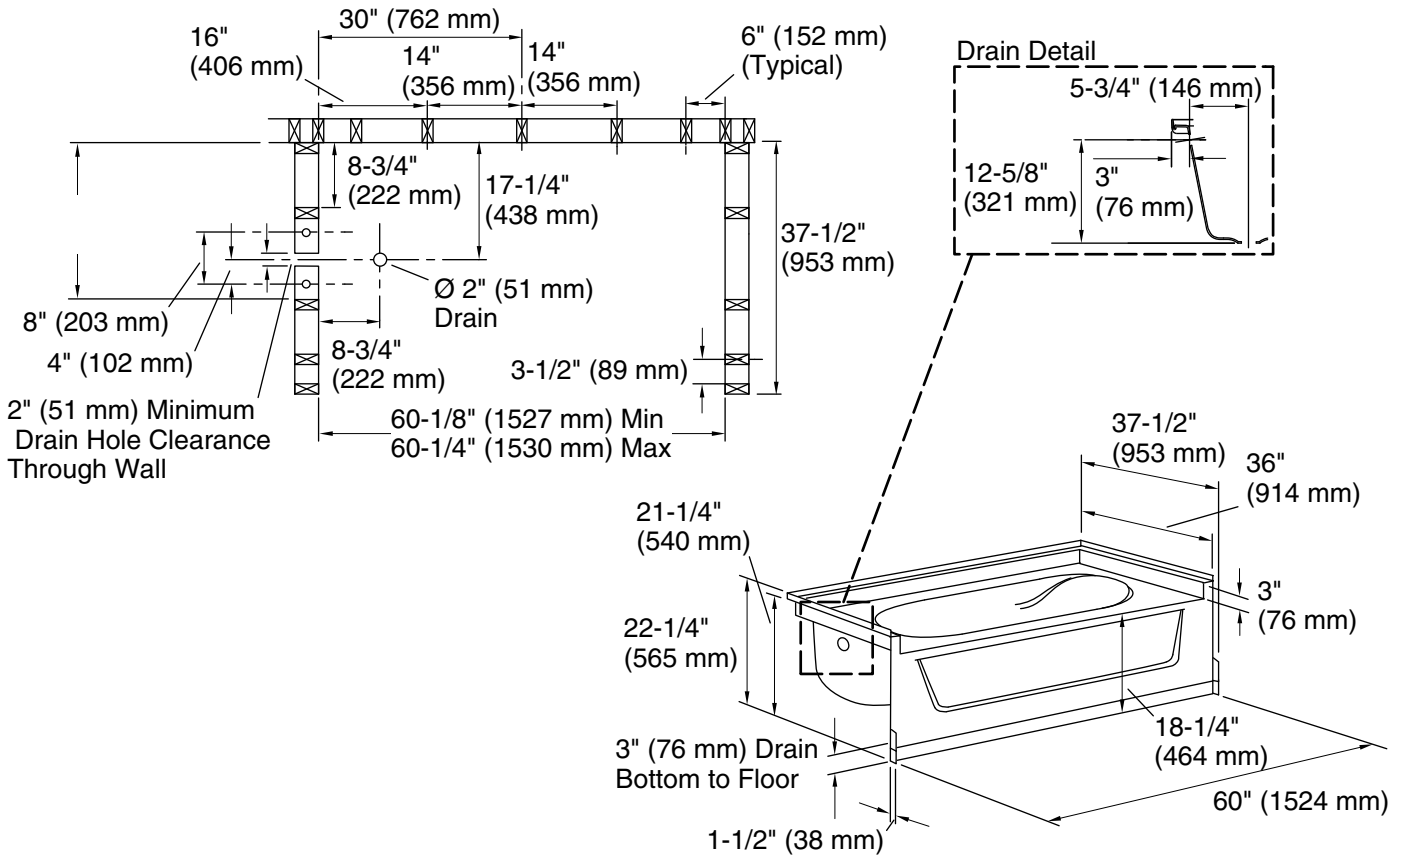

Ensemble™

60" x 36" AFD bath
71101112

Features

- 18-1/4 apron.
- Suitable for tile-down applications.
- Compatible with Ensemble wall set (71104100 or 71104106)
- Built-in armrests and contoured back.
- 3" (76 mm) drain-to-floor clearance for above-floor drain installation.

For the most current Specification Sheet, go to www.sterlingplumbing.com.

5-29-2021 07:28 - US/CA

Technical Information

All product dimensions are nominal.

Installation:	Three-wall alcove
Drain location:	Left
Basin area, bottom:	40" x 21" (1016 mm x 533 mm)
Basin area, top:	52" x 29" (1321 mm x 737 mm)
Water depth:	11" (279 mm)
Water capacity:	40 gal (151.4 L)
Minimum flat for door:	3-1/4" (83 mm)
Maximum door width:	58-1/2" (1486 mm)