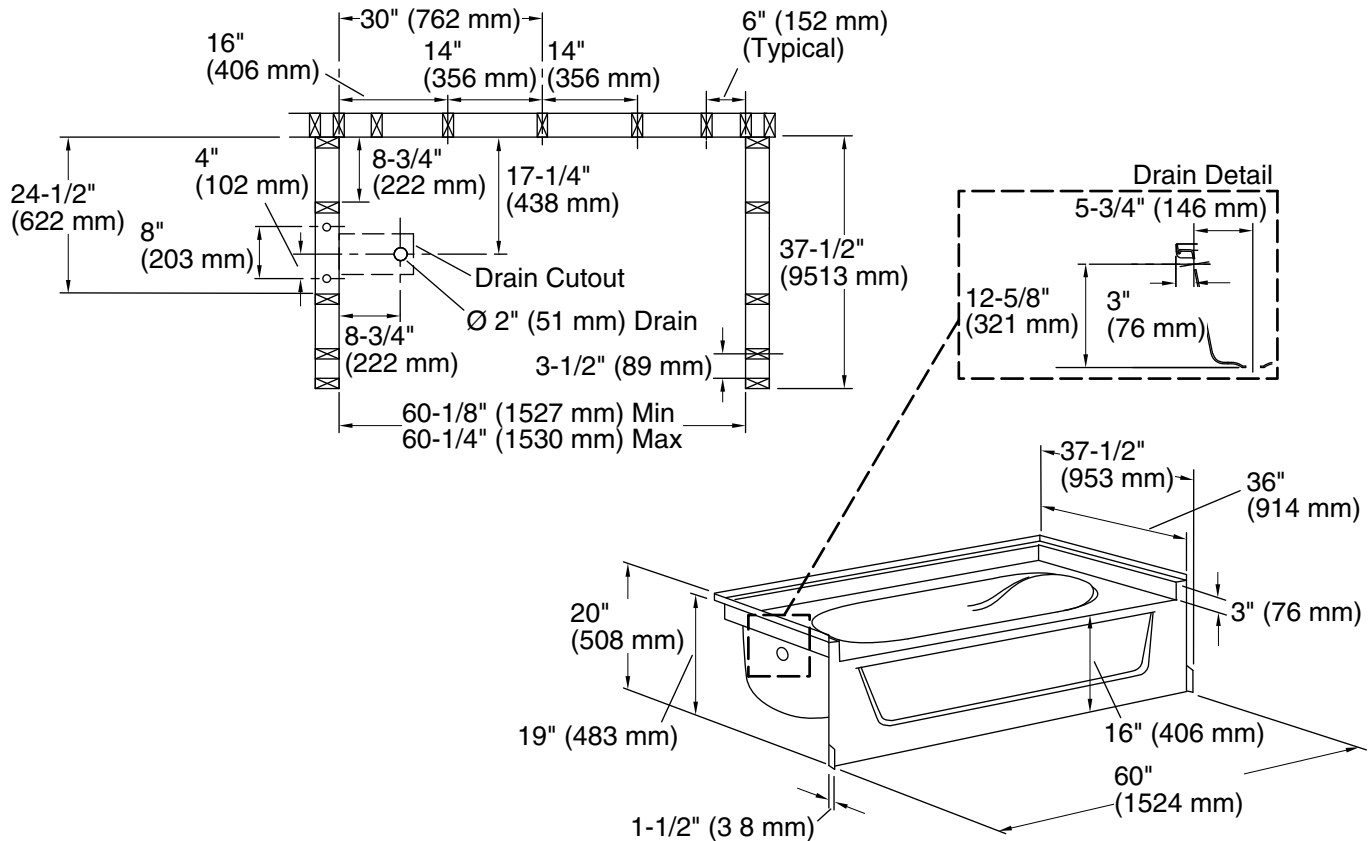

### Technical Information

All product dimensions are nominal.

Installation:	Three-wall alcove
Drain location:	Left
Basin area, bottom:	40" x 21" (1016 mm x 533 mm)
Basin area, top:	52" x 29" (1321 mm x 737 mm)
Water depth:	11" (279 mm)
Water capacity:	40 gal (151.4 L)
Minimum flat for door:	3-1/4" (83 mm)
Maximum door width:	58-1/2" (1486 mm)