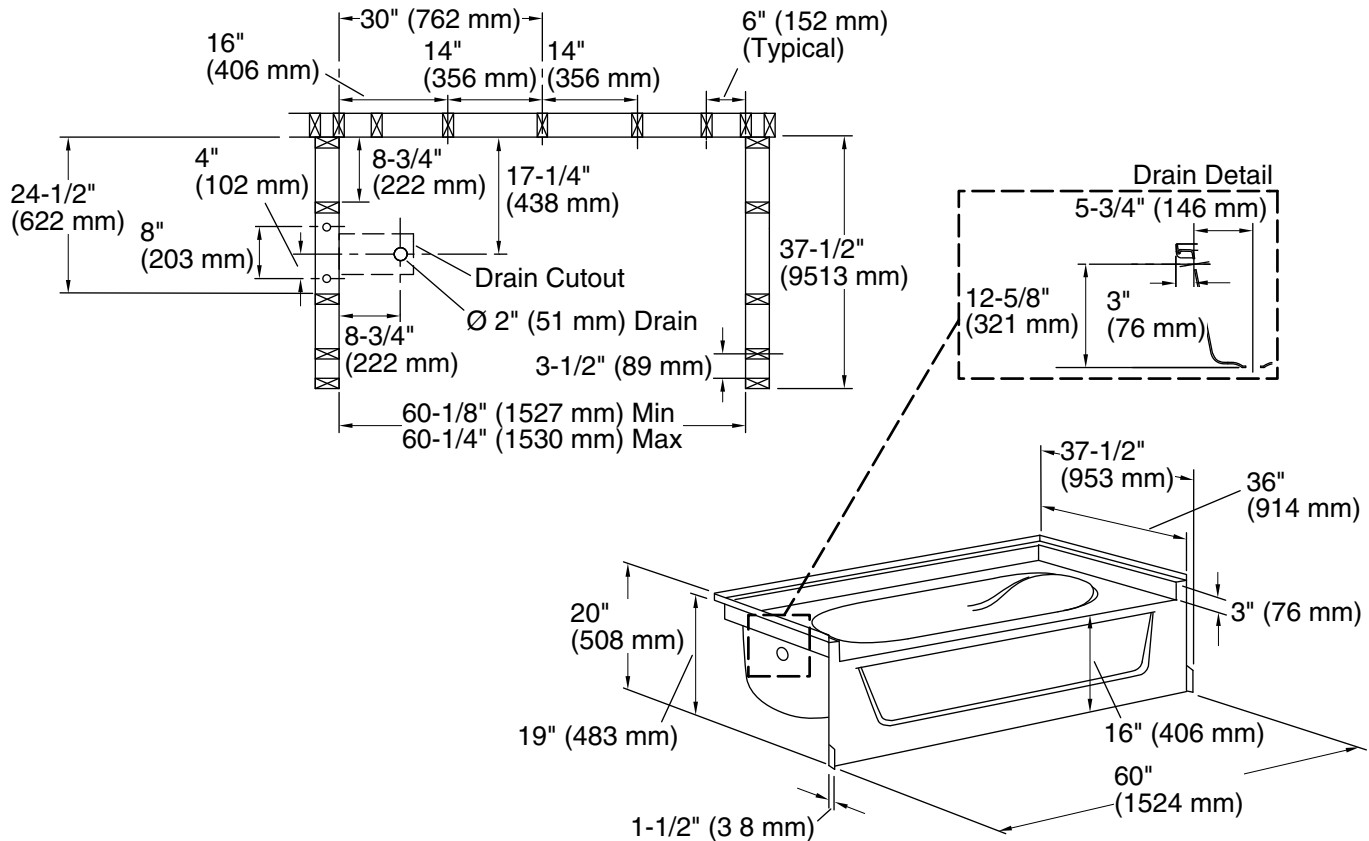

Ensemble™

60" x 36" bath with left-hand drain
71101110

Features

- 16 apron.
- Compatible with tile-down installation.
- Compatible with Ensemble wall set (71104100)

Material

- Made from solid Vikrell® material for strength, durability, and lasting beauty.

5-6-2020 10:10 - US

Technical Information

All product dimensions are nominal.

Installation:	Three-wall alcove
Drain location:	Left
Basin area, bottom:	40" x 21" (1016 mm x 533 mm)
Basin area, top:	52" x 29" (1321 mm x 737 mm)
Water depth:	11" (279 mm)
Water capacity:	40 gal (151.4 L)
Minimum flat for door:	3-1/4" (83 mm)
Maximum door width:	58-1/2" (1486 mm)

Notes

Install this product according to the installation instructions.

Size the drain hole clearance to fit the drain assembly that will be used.

Studs should be positioned roughly as shown for support clip or roofing nail installation.