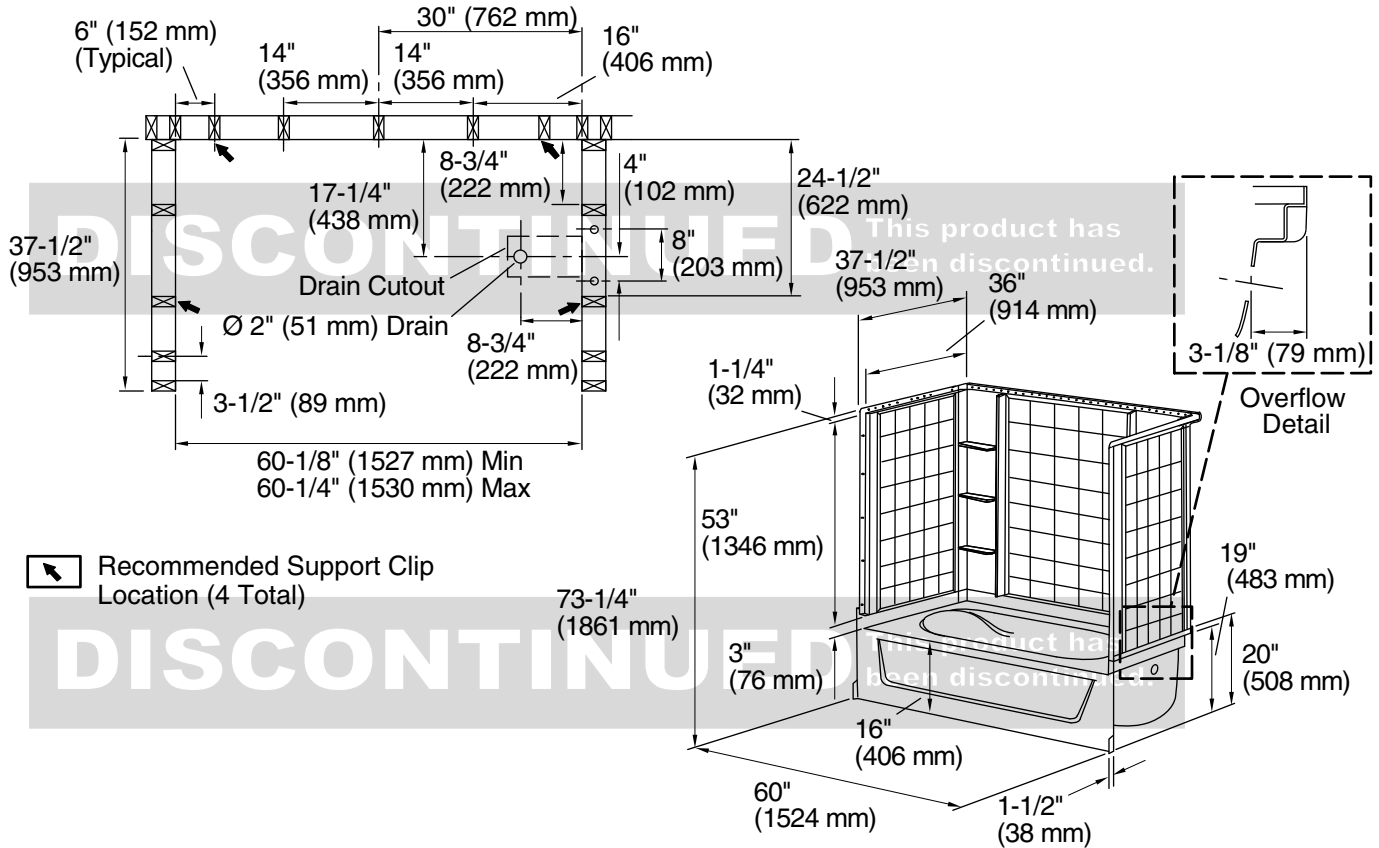

STERLING

A KOHLER COMPANY

Ensemble™

60" tile bath/shower with access panel

71100127

Technical Information

All product dimensions are nominal.

Installation: Three-wall alcove

Drain location: Right

Water depth: 11" (279 mm)

Water capacity: 40 gal (151.4 L)

Minimum flat for door: 3-1/4" (83 mm)

Maximum door height: 56-1/2" (1435 mm)

Maximum door width: 58-1/2" (1486 mm)

Notes

Install this product according to the installation instructions.

Studs should be positioned roughly as shown.

Stud positioning is critical.

Size the drain cutout to fit the drain assembly that will be used.

1-800-STERLING (1-800-783-7546)

Kohler Co. reserves the right to make revisions without notice to product specifications.

For the most current Specification Sheet, go to www.sterlingplumbing.com.

5-6-2020 10:10 - US