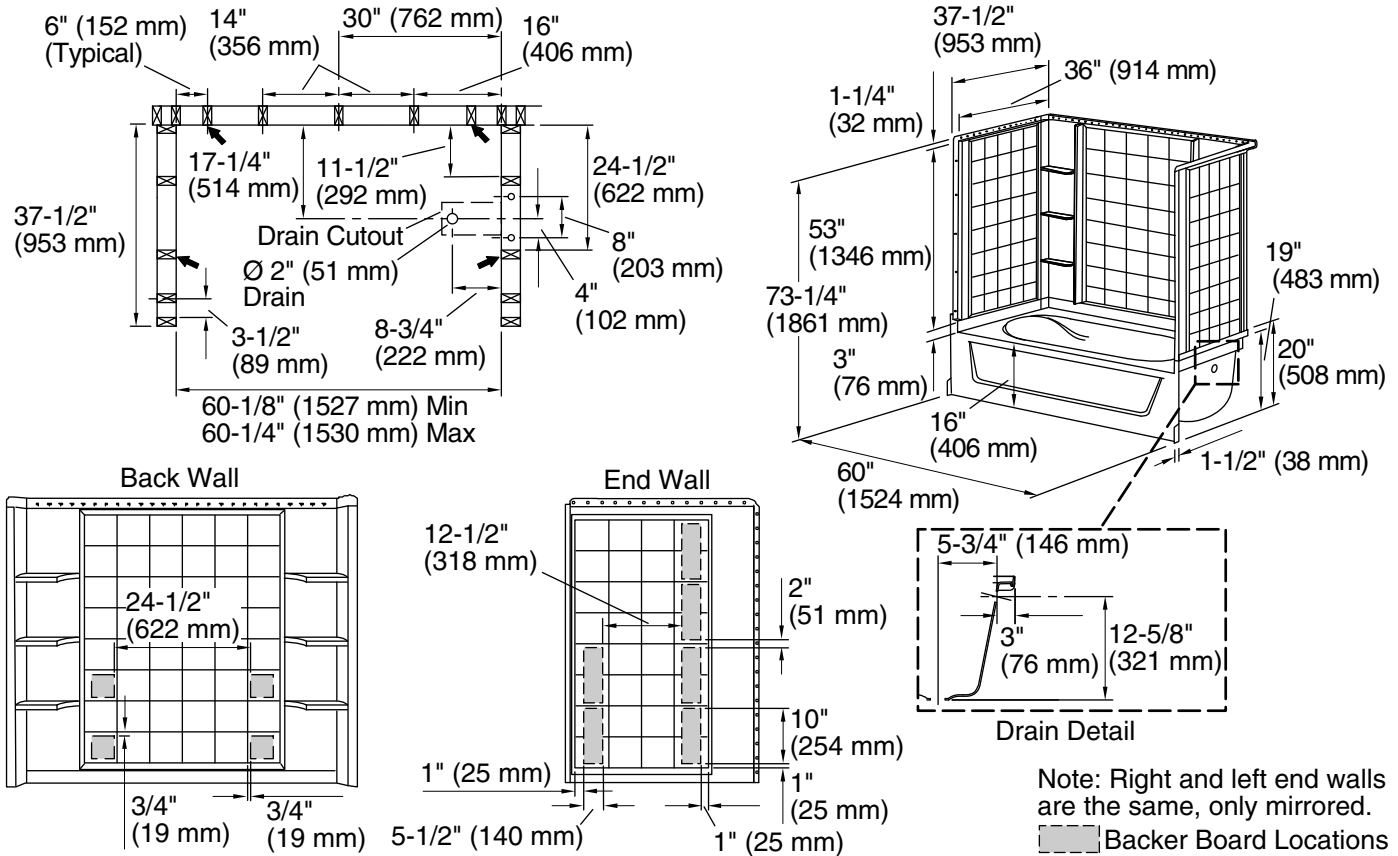

Available Colors/Finishes

Color tiles intended for reference only.

Color	Code	Description
	0	White
	96	KOHLER Biscuit

Technical Information

All product dimensions are nominal.

- Installation: Three-wall alcove
- Drain location: Right
- Basin area, bottom: 40" x 21" (1016 mm x 533 mm)
- Basin area, top: 52" x 29" (1321 mm x 737 mm)
- Water depth: 11" (279 mm)
- Water capacity: 40 gal (151.4 L)
- Minimum flat for door: 3-1/4" (83 mm)
- Maximum door height: 55-3/4" (1416 mm)
- Maximum door width: 58-1/2" (1486 mm)