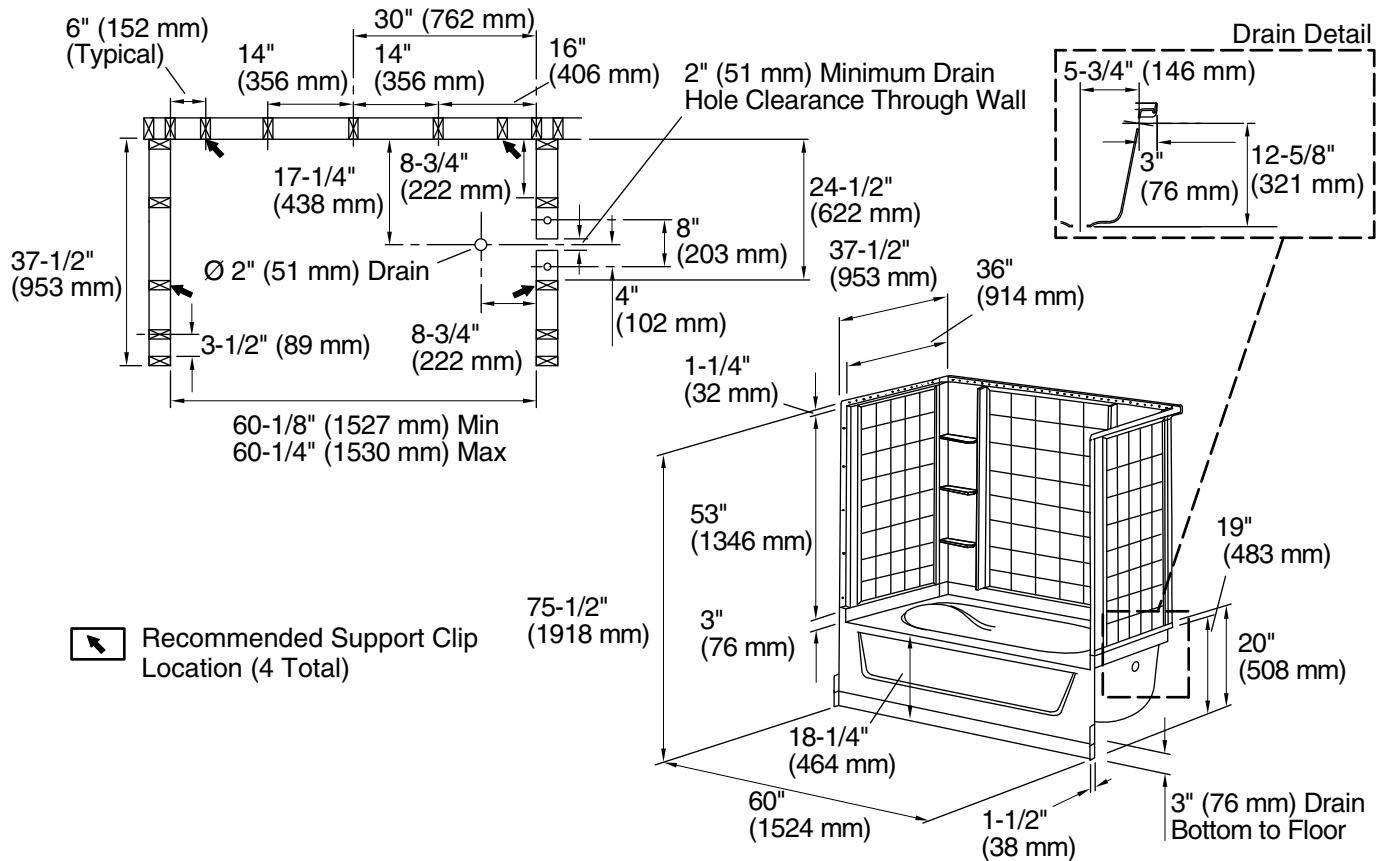

### Included Components

- 71104100 60" x 36" Vikrell® bath/shower wall set
- 71101122 60" x 36" Vikrell® bath, right above-floor drain

#### Color Code Description

■	0	White
---	---	-------

**Technical Information**

All product dimensions are nominal.

- Drain location: Right
- Basin area, bottom: 40" x 21" (1016 mm x 533 mm)
- Basin area, top: 52" x 29" (1321 mm x 737 mm)
- Water depth: 11" (279 mm)
- Water capacity: 40 gal (151.4 L)
- Maximum door height: 55-3/4" (1416 mm)
- Maximum door width: 58-1/2" (1486 mm)