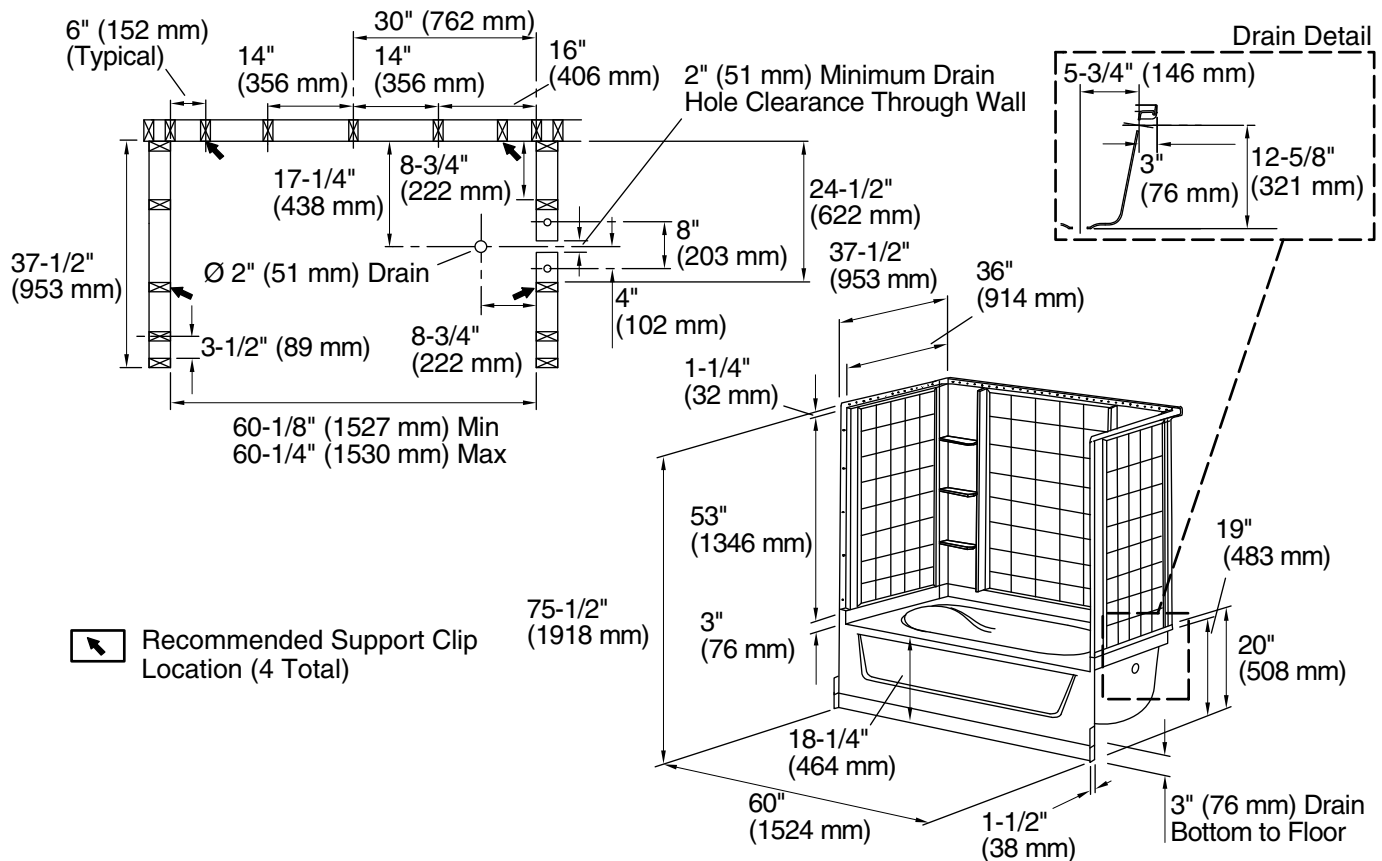

5-6-2020 10:10 - US

STERLING

A KOHLER COMPANY

Ensemble™

60" x 36" AFD tile bath/shower

71100122

Technical Information

All product dimensions are nominal.

Installation:	Three-wall alcove
Drain location:	Right
Basin area, bottom:	40" x 21" (1016 mm x 533 mm)
Basin area, top:	52" x 29" (1321 mm x 737 mm)
Water depth:	11" (279 mm)
Water capacity:	40 gal (151.4 L)
Minimum flat for door:	3-1/4" (83 mm)
Maximum door height:	55-3/4" (1416 mm)
Maximum door width:	58-1/2" (1486 mm)