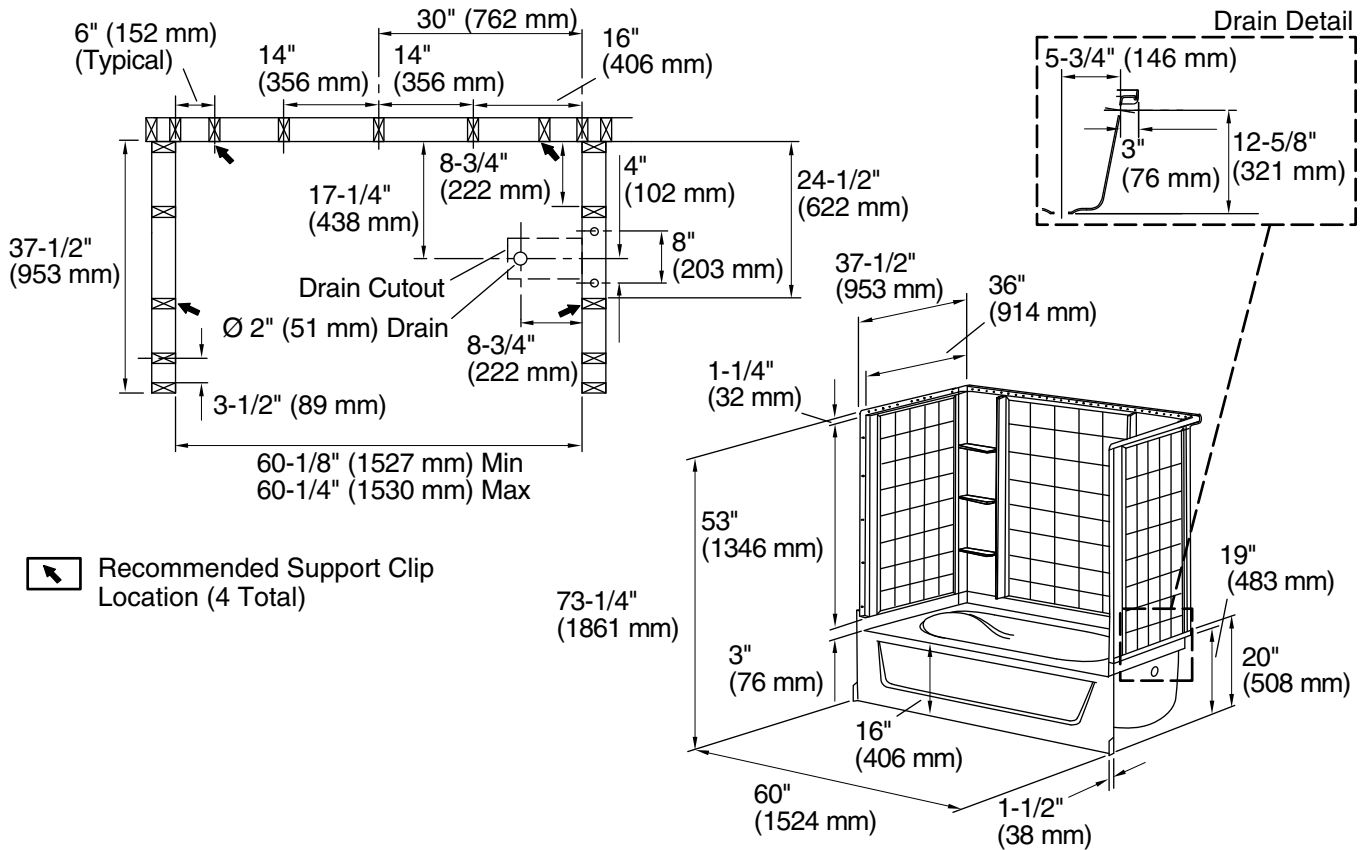

## Included Components

- 71104100 60" x 36" Vikrell® bath/shower wall set
- 71101120 60" x 36" Vikrell® bath, right drain

### Color Code Description

	0	White
---	---	-------

**Technical Information**

All product dimensions are nominal.

- Drain location: Right
- Basin area, bottom: 40" x 21" (1016 mm x 533 mm)
- Basin area, top: 52" x 29" (1321 mm x 737 mm)
- Water depth: 11" (279 mm)
- Water capacity: 40 gal (151.4 L)
- Maximum door height: 55-3/4" (1416 mm)
- Maximum door width: 58-1/2" (1486 mm)