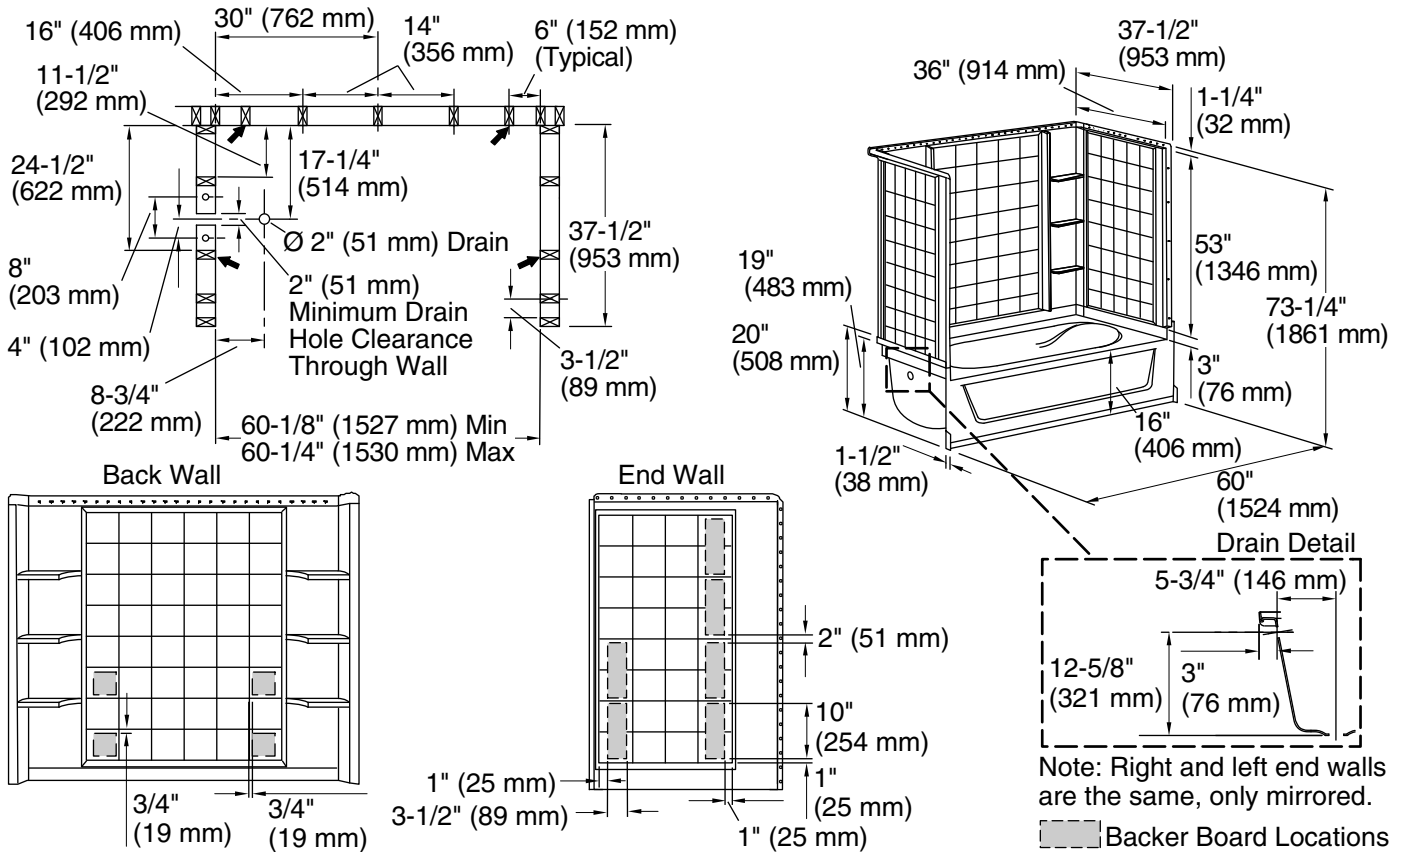

For the most current Specification Sheet, go to www.sterlingplumbing.com.

5-6-2020 10:09 - US

STERLING

A KOHLER COMPANY

Ensemble™

60" AFD tile bath/shower w/Aging in Place backerboards

71100118

Technical Information

All product dimensions are nominal.

- Installation: Three-wall alcove
- Drain location: Left
- Basin area, bottom: 40" x 21" (1016 mm x 533 mm)
- Basin area, top: 52" x 29" (1321 mm x 737 mm)
- Water depth: 11" (279 mm)
- Water capacity: 40 gal (151.4 L)
- Minimum flat for door: 3-1/4" (83 mm)
- Maximum door height: 55-3/4" (1416 mm)
- Maximum door width: 58-1/2" (1486 mm)