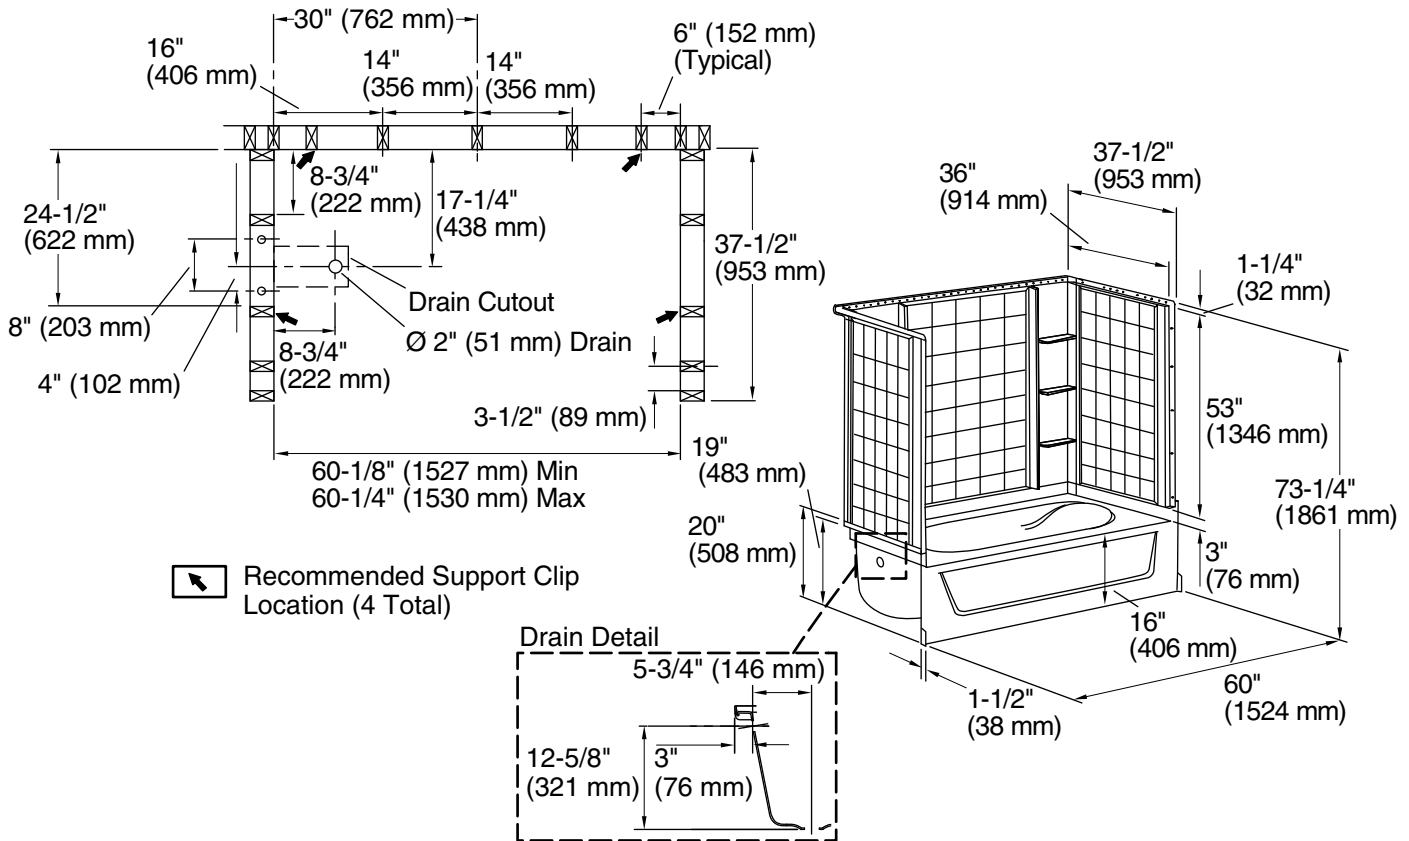

- 71104100 60" AFD tile bath/shower wall set
- 71101110 60" x 36" bath with left-hand drain

Codes/Standards

- CSA B45.5/IAPMO Z124
- ASTM E162
- ASTM E662
- HUD, UM Bulletin 73

Warranty – Bathing Fixtures (and) Kitchen and Utility Sinks Made of Solid Vikrell® Material

See website for detailed warranty information.

Available Colors/Finishes

Color tiles intended for reference only.

Color	Code	Description
	0	White
	96	KOHLER Biscuit

Technical Information

All product dimensions are nominal.

- Installation: Three-wall alcove
- Drain location: Left
- Basin area, bottom: 40" x 21" (1016 mm x 533 mm)
- Basin area, top: 52" x 29" (1321 mm x 737 mm)
- Water depth: 11" (279 mm)
- Water capacity: 40 gal (151.4 L)
- Minimum flat for door: 3-1/4" (83 mm)
- Maximum door height: 55-3/4" (1416 mm)
- Maximum door width: 58-1/2" (1486 mm)