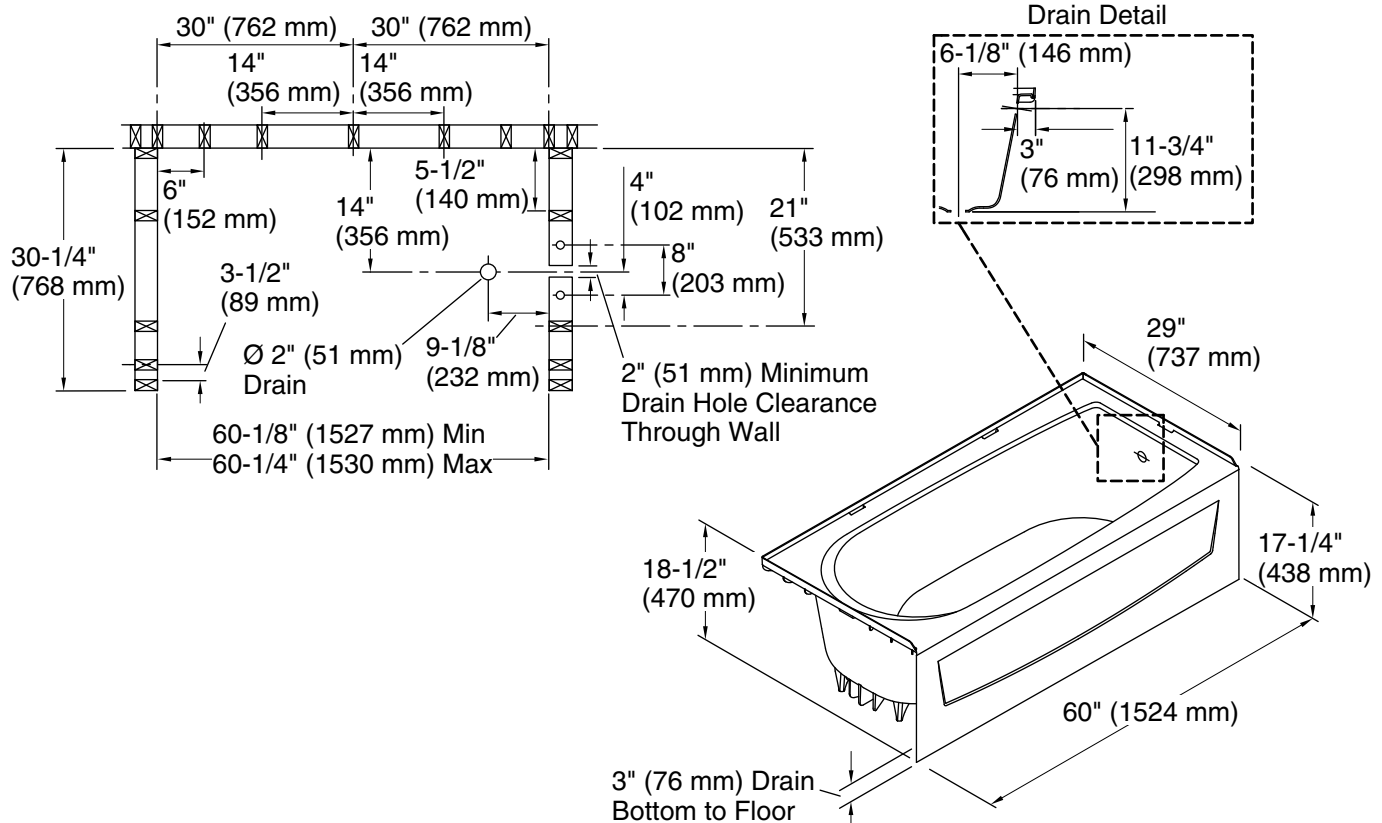

Performa™

60" x 29" AFD bath
71041122

Features

- Durable high-gloss finish.
- 17-1/4" (438 mm) bath depth (floor to top of threshold).
- 60" (1524 mm) x 29" (737 mm) x 17-1/4" (438 mm) complete unit finished dimensions.

For the most current Specification Sheet, go to www.sterlingplumbing.com.

5-6-2020 10:07 - US

Technical Information

All product dimensions are nominal.

Installation:	Three-wall alcove
Drain location:	Right
Basin area, bottom:	21" x 39" (533 mm x 991 mm)
Basin area, top:	24" x 53" (610 mm x 1346 mm)
Water depth:	10-1/4" (260 mm)
Water capacity:	35 gal (132.5 L)
Minimum flat for door:	1-3/4" (44 mm)
Maximum door width:	56-3/4" (1441 mm)