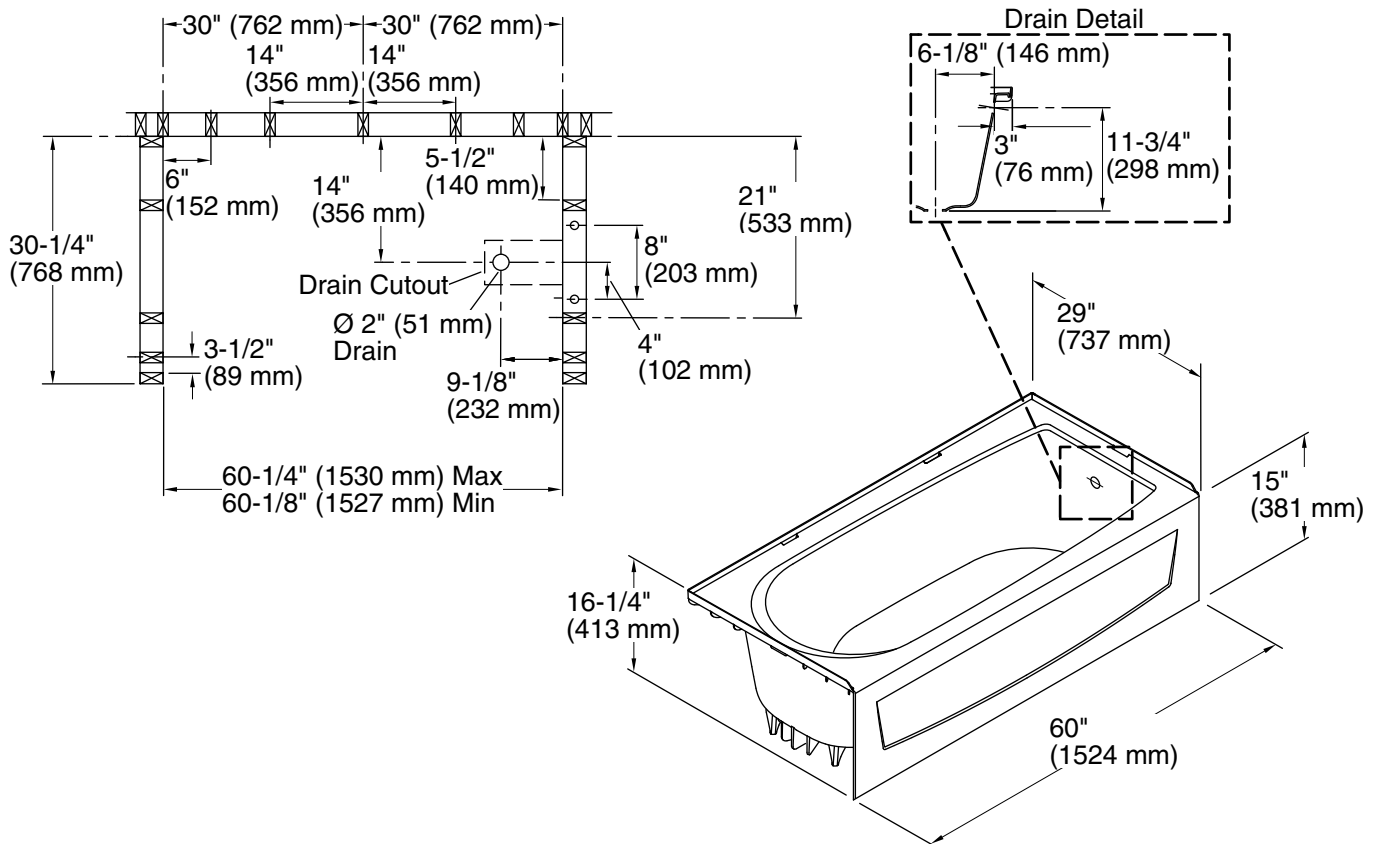

Performa™

60" bath
71041120

Features

- Fits a standard 5' opening.
- Designed with a 15" apron.
- Durable high-gloss finish provides a smooth, shiny surface that is easy to clean.

Material

- Made from solid Vikrell® material for strength, durability, and lasting beauty.

For the most current Specification Sheet, go to www.sterlingplumbing.com.

8-22-2020 12:40 - US

STERLING

A KOHLER COMPANY

Performa™

60" bath

71041120

Technical Information

All product dimensions are nominal.

Installation:	Three-wall alcove
Drain location:	Right
Basin area, bottom:	21" x 39" (533 mm x 991 mm)
Basin area, top:	24" x 53" (610 mm x 1346 mm)
Water depth:	10-1/4" (260 mm)
Water capacity:	35 gal (132.5 L)
Minimum flat for door:	1-3/4" (44 mm)