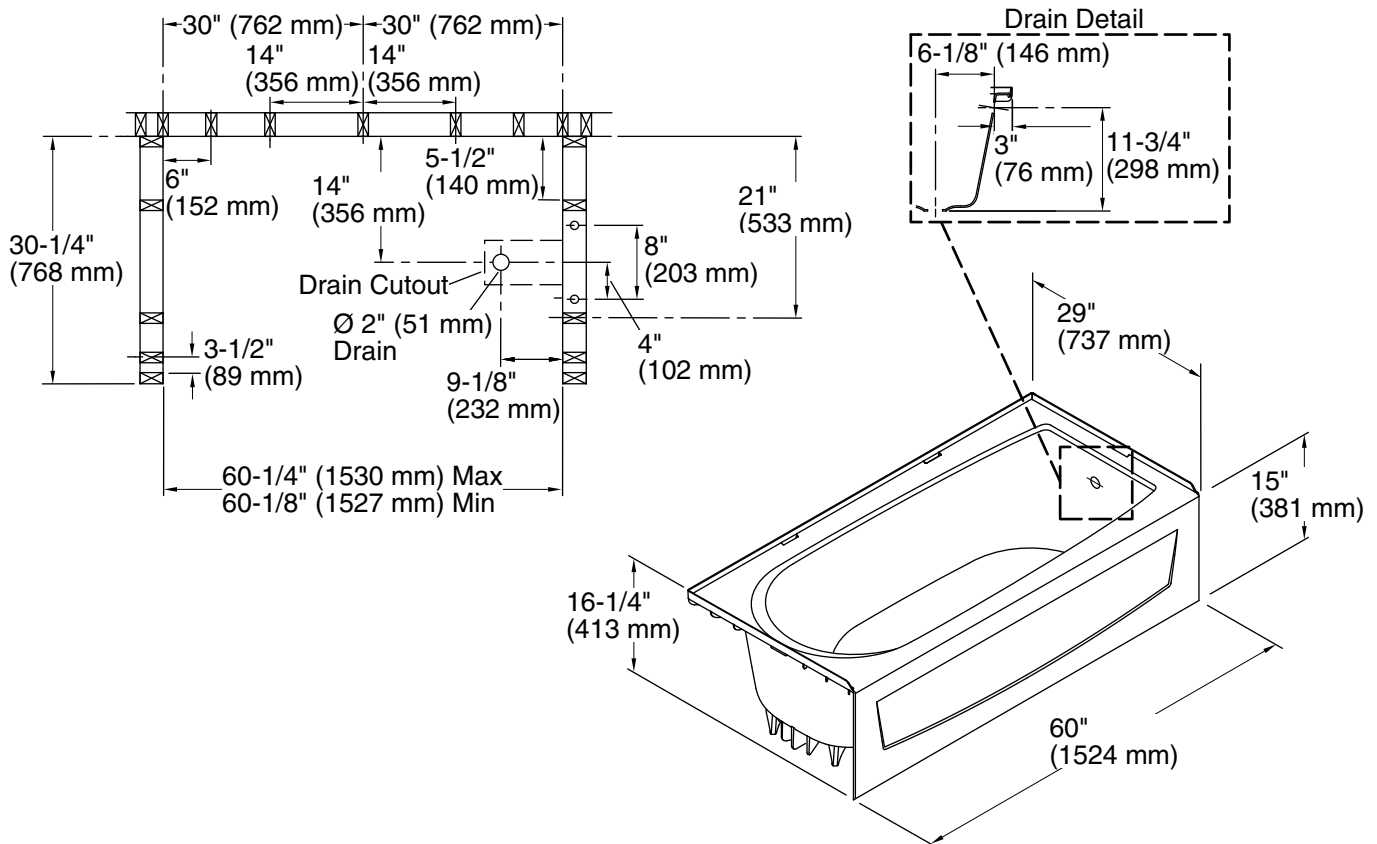

A KOHLER COMPANY

Performa™

60" bath
71041120

Features

- Fits a standard 5' opening.
- Designed with a 15" apron.
- Durable high-gloss finish provides a smooth, shiny surface that is easy to clean.

Material

3-20-2020 08:10 - US

Technical Information

All product dimensions are nominal.

Installation:	Three-wall alcove
Drain location:	Right
Basin area, bottom:	21" x 39" (533 mm x 991 mm)
Basin area, top:	24" x 53" (610 mm x 1346 mm)
Water depth:	10-1/4" (260 mm)
Water capacity:	35 gal (132.5 L)
Minimum flat for door:	1-3/4" (44 mm)