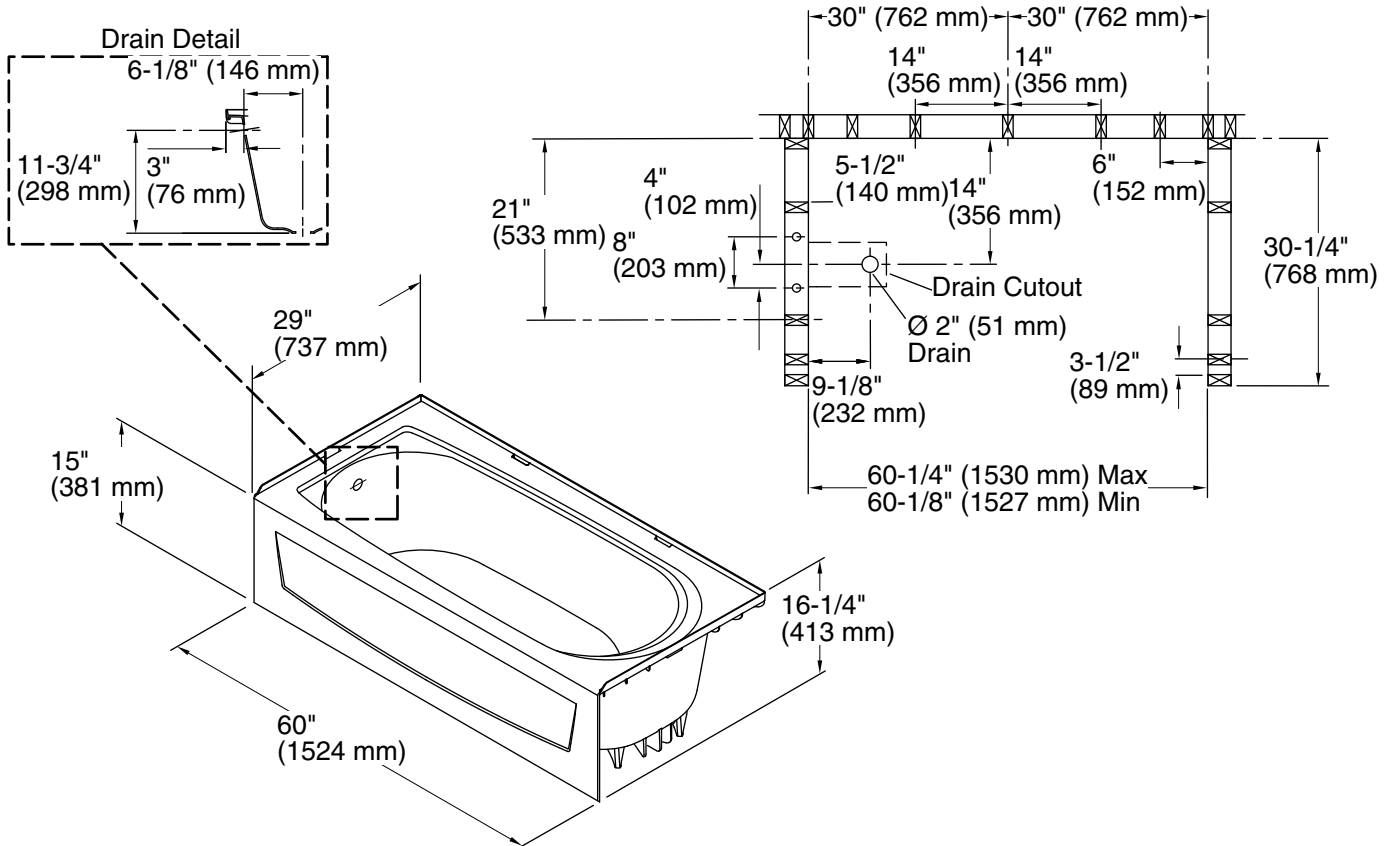

A KOHLER COMPANY

Performa™

60" x 29" bath
71041110

Features

- Durable high-gloss finish.
- 60" (1524 mm) x 29" (737 mm) x 15" (381 mm) complete unit finished dimensions.

Material

- Compression molded from our exclusive solid Vikrell® material.

For the most current Specification Sheet, go to www.sterlingplumbing.com.

8-22-2020 12:40 - US

Technical Information

All product dimensions are nominal.

- Installation: Three-wall alcove
Drain location: Left
Basin area, bottom: 21" x 39" (533 mm x 991 mm)
Basin area, top: 24" x 53" (610 mm x 1346 mm)
Water depth: 10-1/4" (260 mm)
Water capacity: 35 gal (132.5 L)
Minimum flat for door: 1-3/4" (44 mm)
Maximum door width: 60" (1524 mm)