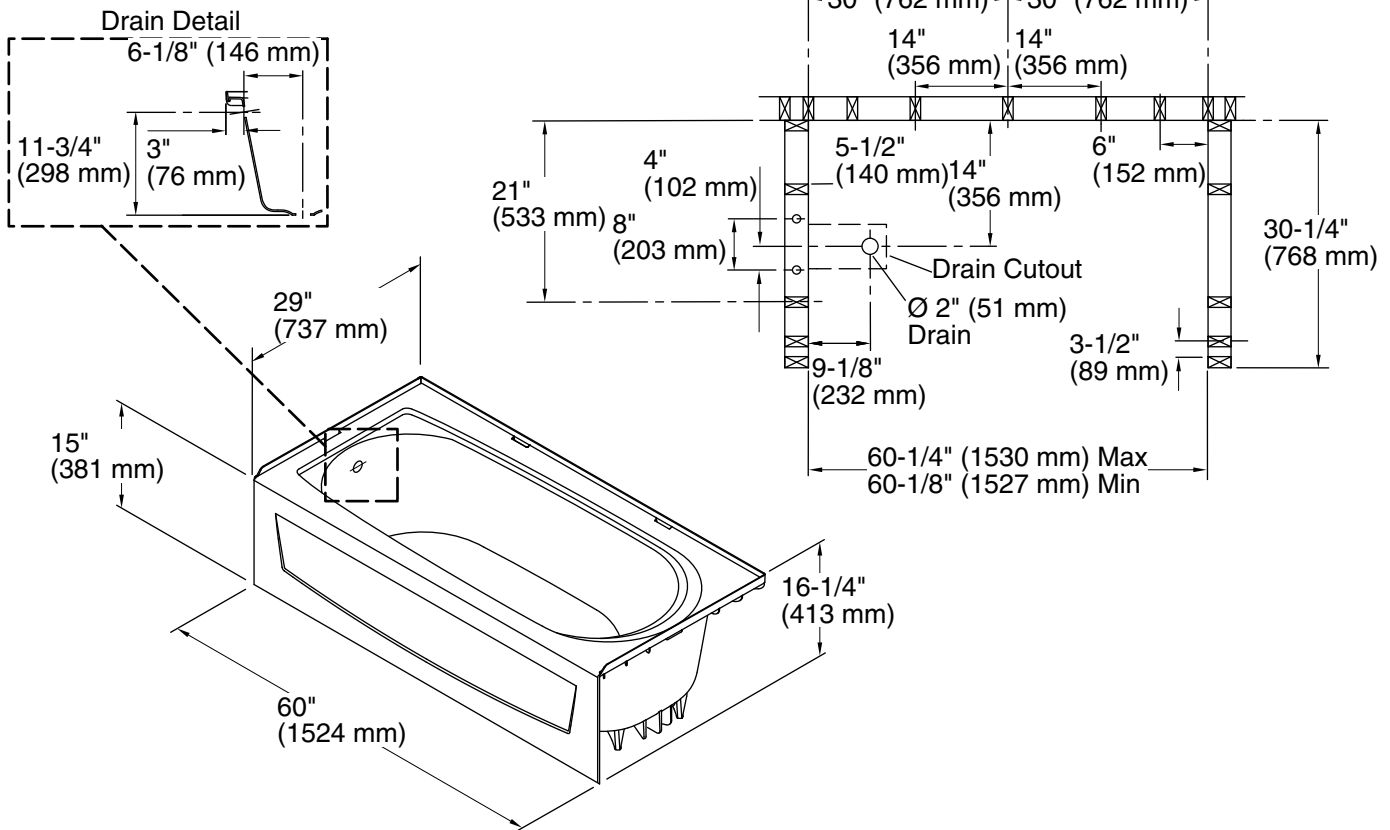

Performa™

60" x 29" bath
71041110

Features

- Durable high-gloss finish.
- 60" (1524 mm) x 29" (737 mm) x 15" (381 mm) complete unit finished dimensions.

Material

- Compression molded from our exclusive solid Vikrell® material.

For the most current Specification Sheet, go to www.sterlingplumbing.com.

5-6-2020 10:06 - US

Technical Information

All product dimensions are nominal.

Installation:	Three-wall alcove
Drain location:	Left
Basin area, bottom:	21" x 39" (533 mm x 991 mm)
Basin area, top:	24" x 53" (610 mm x 1346 mm)
Water depth:	10-1/4" (260 mm)
Water capacity:	35 gal (132.5 L)
Minimum flat for door:	1-3/4" (44 mm)
Maximum door width:	60" (1524 mm)

Notes

Install this product according to the installation instructions.

Studs should be positioned roughly as shown. Double studding is recommended for pivot shower door installations.

ADA compliant when installed to the specific requirements of these regulations.