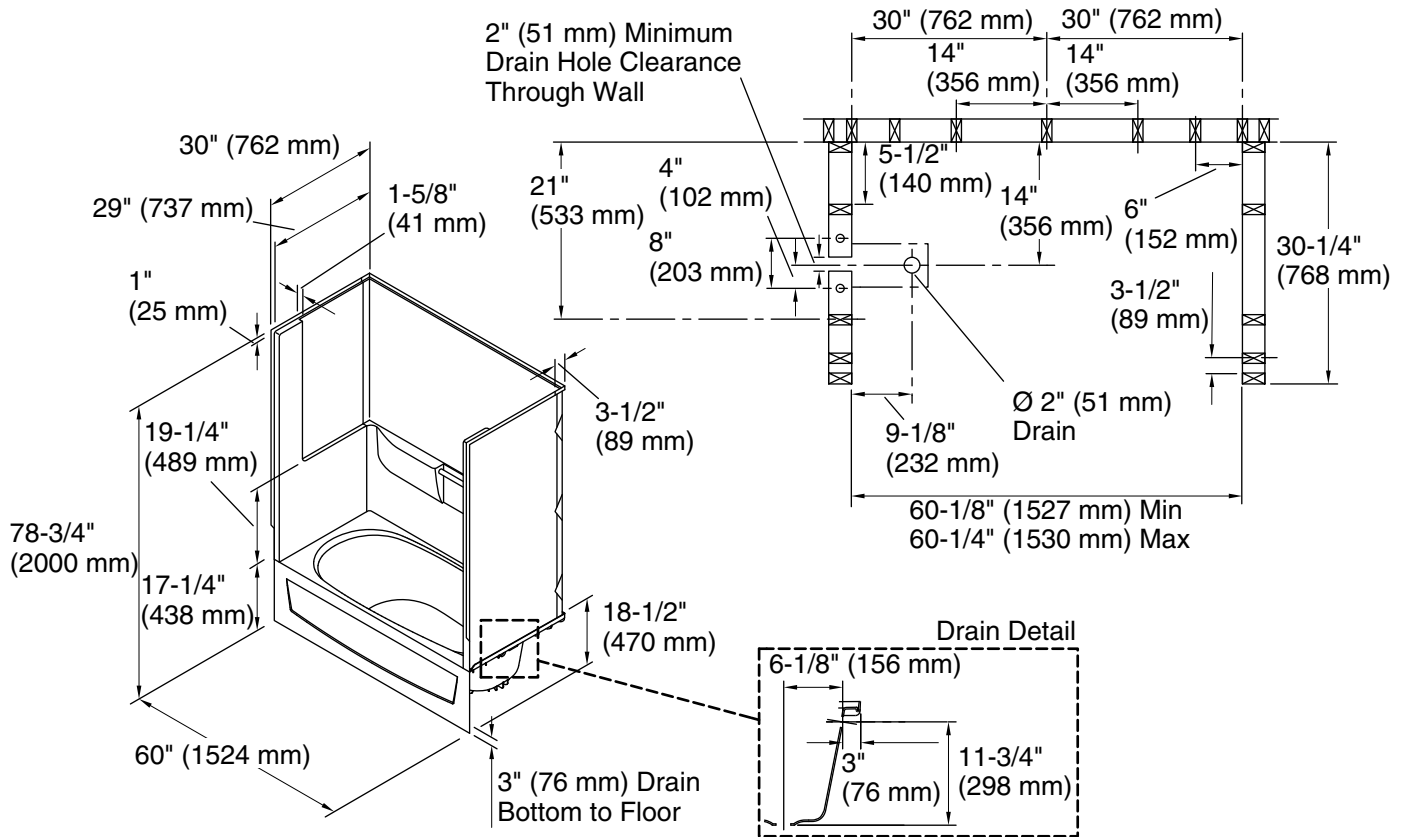

Technical Information

All product dimensions are nominal.

Installation:	Three-wall alcove
Drain location:	Right
Basin area, bottom:	21" x 39" (533 mm x 991 mm)
Basin area, top:	24" x 53" (610 mm x 1346 mm)
Water depth:	10-1/4" (260 mm)
Water capacity:	35 gal (132.5 L)
Minimum flat for door:	1-3/4" (44 mm)
Maximum door height:	59-1/2" (1511 mm)
Maximum door width:	56-3/4" (1441 mm)

Notes

- Install this product according to the installation instructions.
- Studs should be positioned roughly as shown.
- Double studding is recommended for pivot shower door installations.