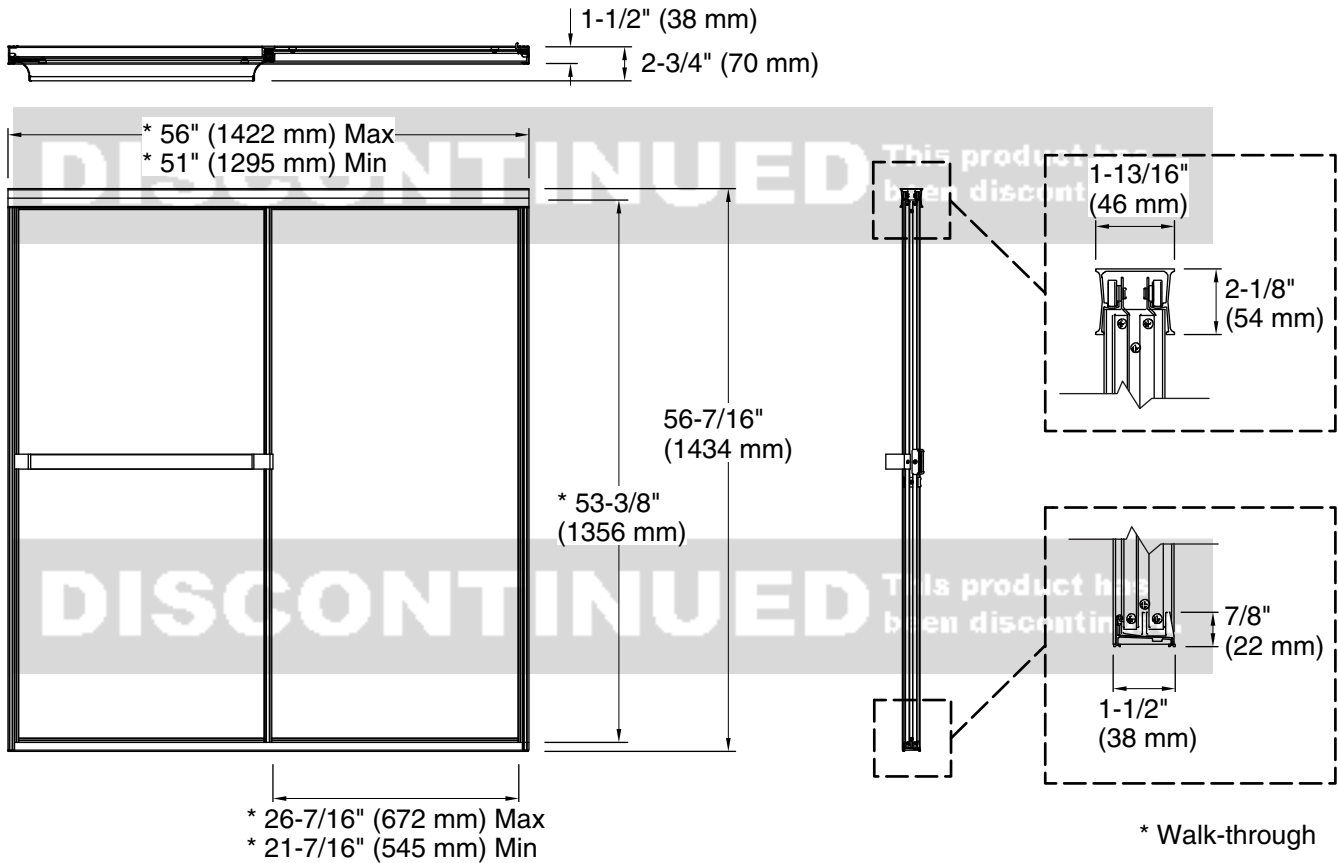

**Features**

- Framed, 1/8" (3 mm) thick tempered glass
- Towel bar
- Tempered glass ensures enhanced safety and durability

**Material**

- Anodized aluminum prevents rust and corrosion

**Installation**

- Out-of-plumb adjustability simplifies installation
- Not for use in hospitality
- For residential use only

Code	Description
	Hammered

**DISCONTINUED** This product has been discontinued.

**DISCONTINUED** This product has been discontinued.

**Technical Information**

All product dimensions are nominal.

Base-To-Wall 1/4" (6 mm)

Radius – Max:

**Notes**

Install this product according to the installation guide.

The vertical opening should be a minimum of 57-15/16" (1472 mm) to allow for installation clearance.