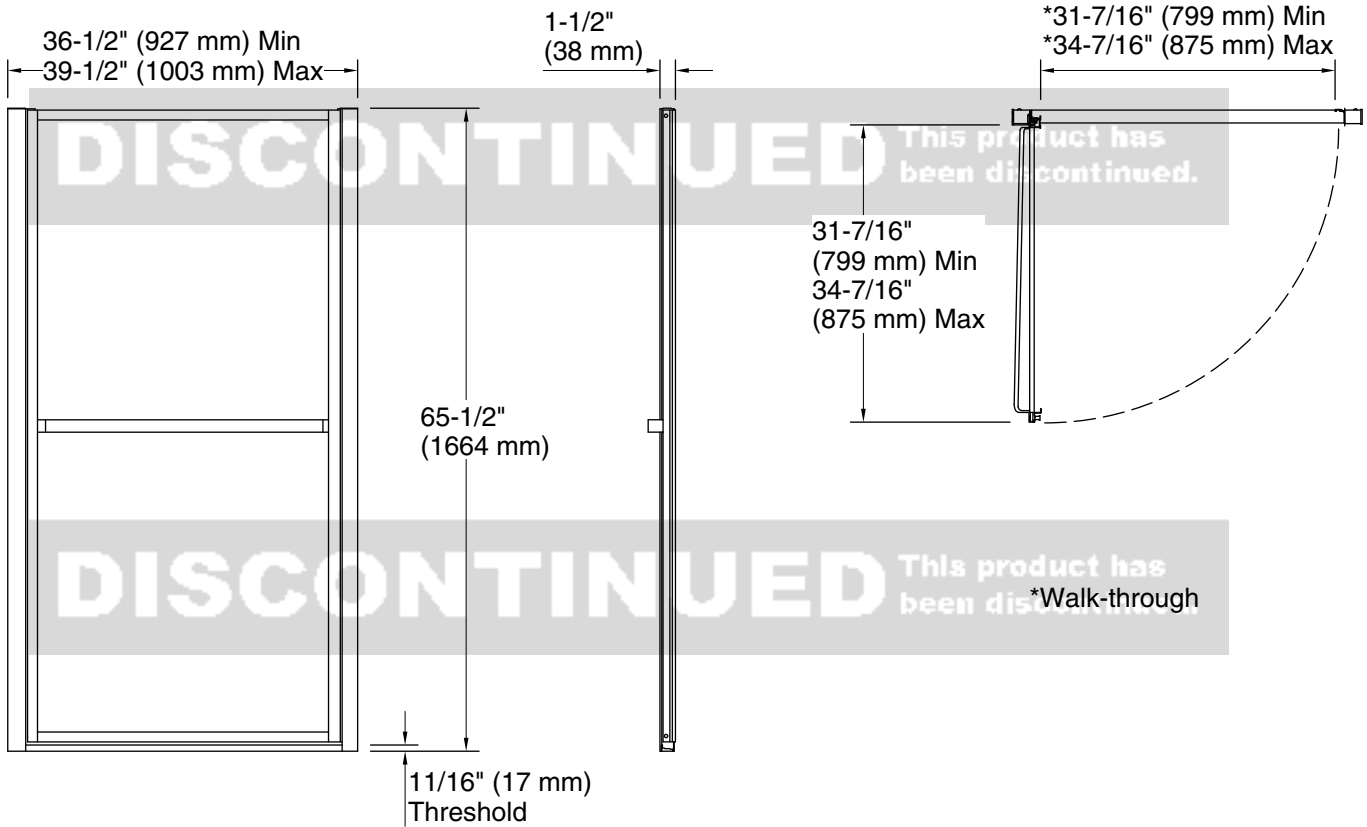

Features

- Framed, 1/8" (3 mm) thick tempered glass
- Exterior towel bar
- Tempered glass ensures enhanced safety and durability

Material

- Anodized aluminum prevents rust and corrosion

Installation

- Out-of-plumb adjustability simplifies installation
- Not for use in hospitality
- For residential use only

See website for detailed warranty information.

Available Glass Options

Code	Description
	Rain

DISCONTINUED This product has been discontinued.

Technical Information

All product dimensions are nominal.

Base-To-Wall 1/2" (13 mm)

Radius – Max:

Shower Ledge Min 2-1/8" (54 mm)

Flat:

Shower Wall Min 1-1/2" (38 mm)

Flat:

Notes

Install this product according to the installation guide.

The vertical opening should be a minimum of 66" (1676 mm) to allow for installation clearance.