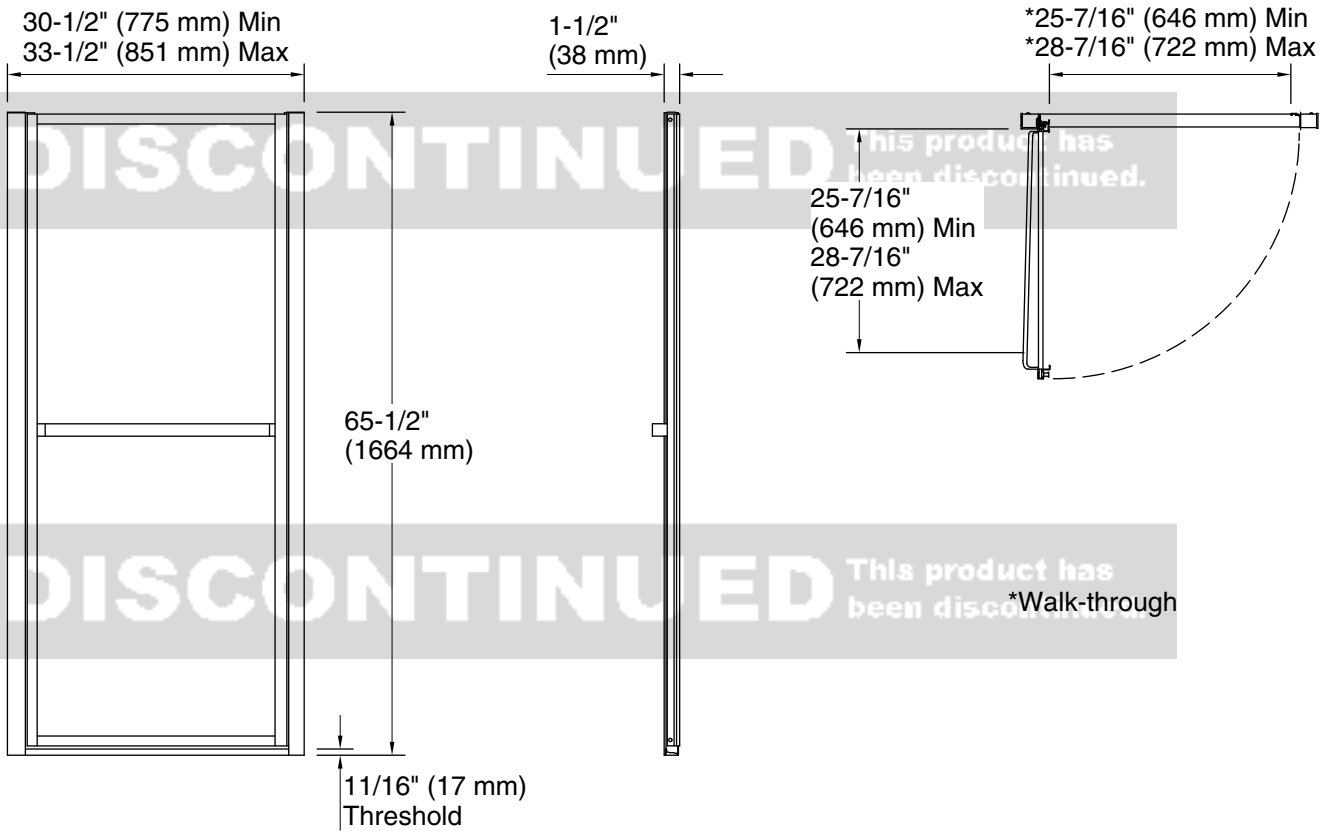

Technical Information

All product dimensions are nominal.

Base-To-Wall 1/2" (13 mm)

Radius – Max:

Shower Ledge Min 2-1/8" (54 mm)

Flat:

Shower Wall Min 1-1/2" (38 mm)

Flat:

Notes

Install this product according to the installation guide.

The vertical opening should be a minimum of 66" (1676 mm) to allow for installation clearance.

*Walk-through