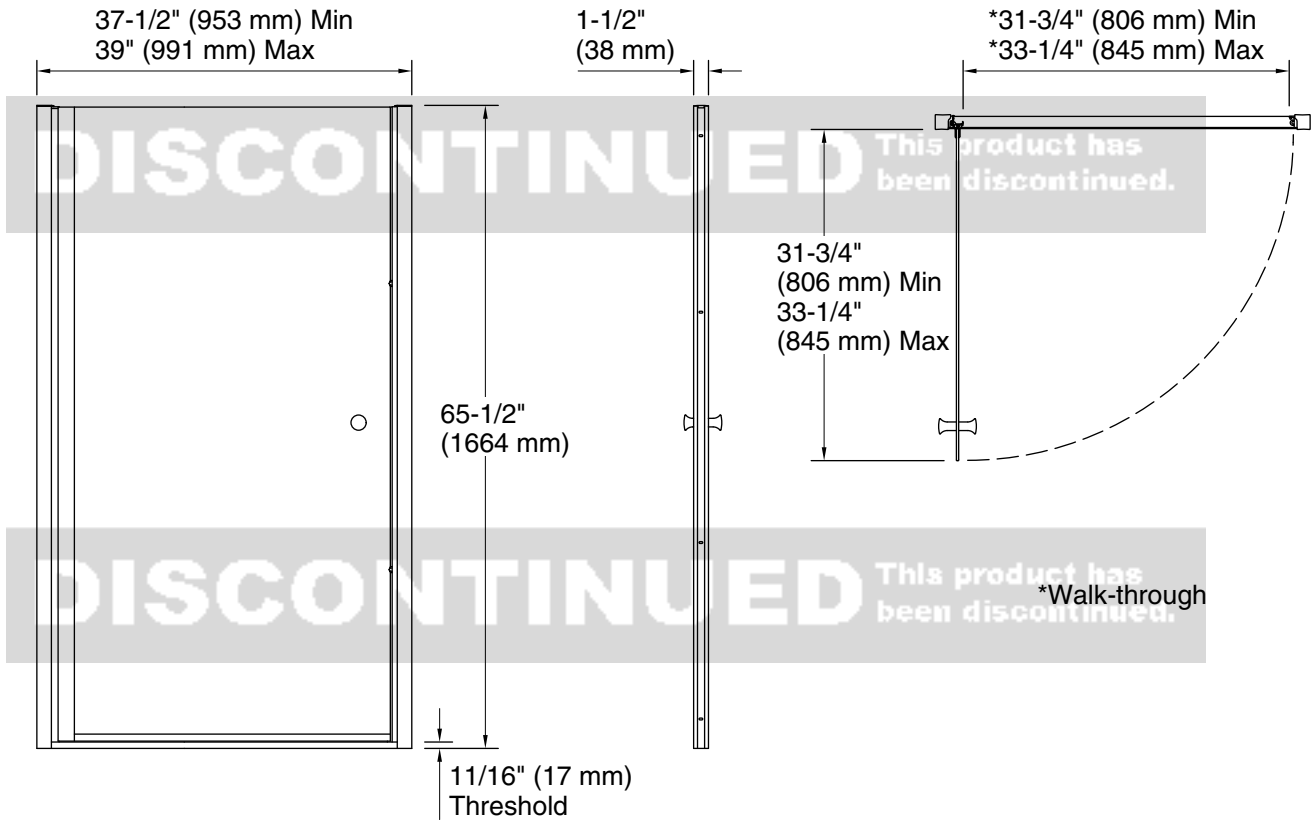

### Available Glass Options

Code	Description
	Clear

**DISCONTINUED** This product has been discontinued.

**Technical Information**

All product dimensions are nominal.

- Base-To-Wall 1/2" (13 mm)
- Radius – Max:
- Shower Ledge Min 2-1/8" (54 mm)
- Flat:
- Shower Wall Min 1-1/2" (38 mm)
- Flat:

**Notes**

- Install this product according to the installation guide.
- The vertical opening should be a minimum of 66" (1676 mm) to allow for installation clearance.