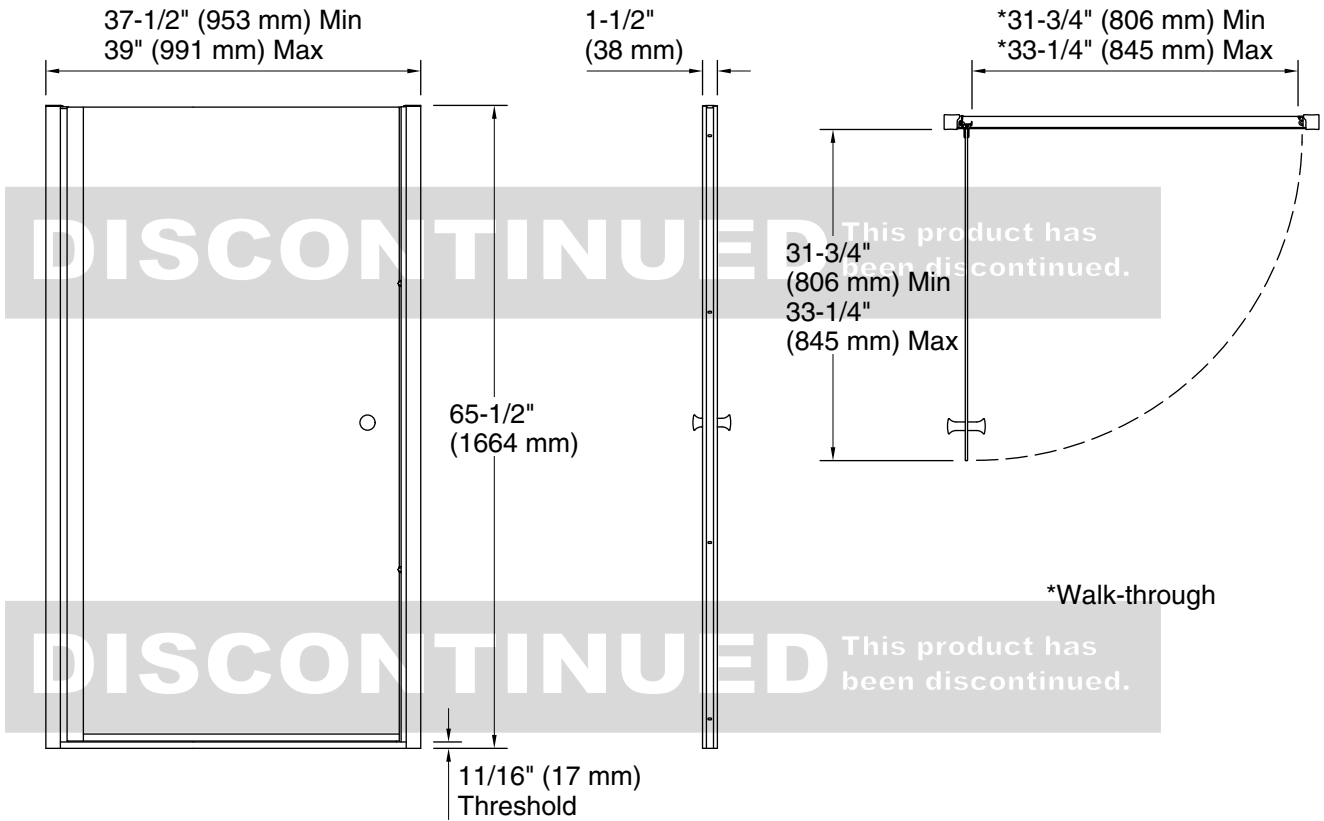

Technical Information

All product dimensions are nominal.

Installation type: For shower base installation

Opening Width - Min: 37-1/2" (953 mm)

Opening Width - Max: 39" (991 mm)

Walk-through - Min: 31-3/4" (806 mm)

Walk-through - Max: 33-1/4" (845 mm)

Glass thickness: 1/4" (6 mm)

Glass coating: CleanCoat®

Notes

Install this product according to the installation guide.

The vertical opening should be a minimum of 66" (1676 mm) to allow for installation clearance.