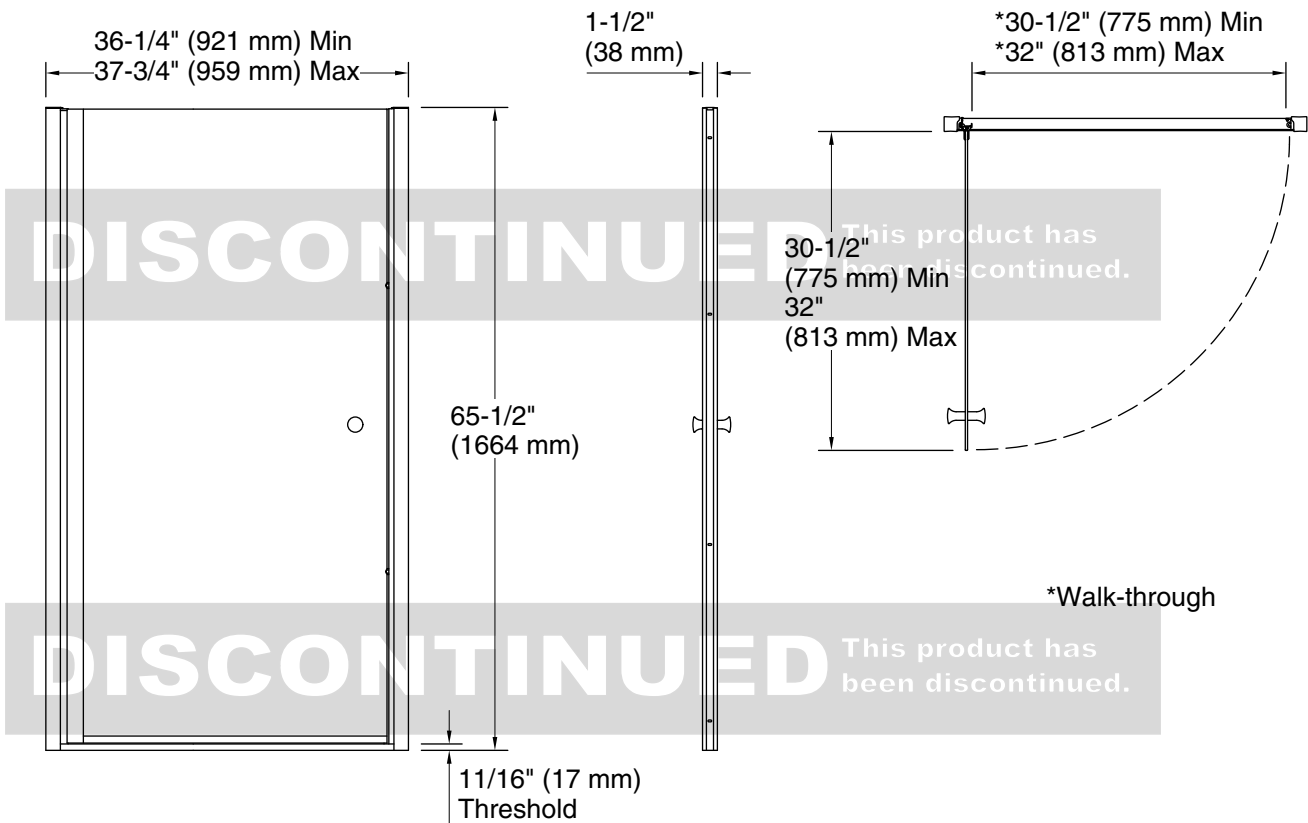

Technical Information

All product dimensions are nominal.

Installation type: For shower base installation

Opening Width - Min: 36-1/4" (921 mm)

Opening Width - Max: 37-3/4" (959 mm)

Walk-through - Min: 30-1/2" (775 mm)

Walk-through - Max: 32" (813 mm)

Glass thickness: 1/4" (6 mm)

Glass coating: CleanCoat®

Notes

Install this product according to the installation guide.

The vertical opening should be a minimum of 66" (1676 mm) to allow for installation clearance.