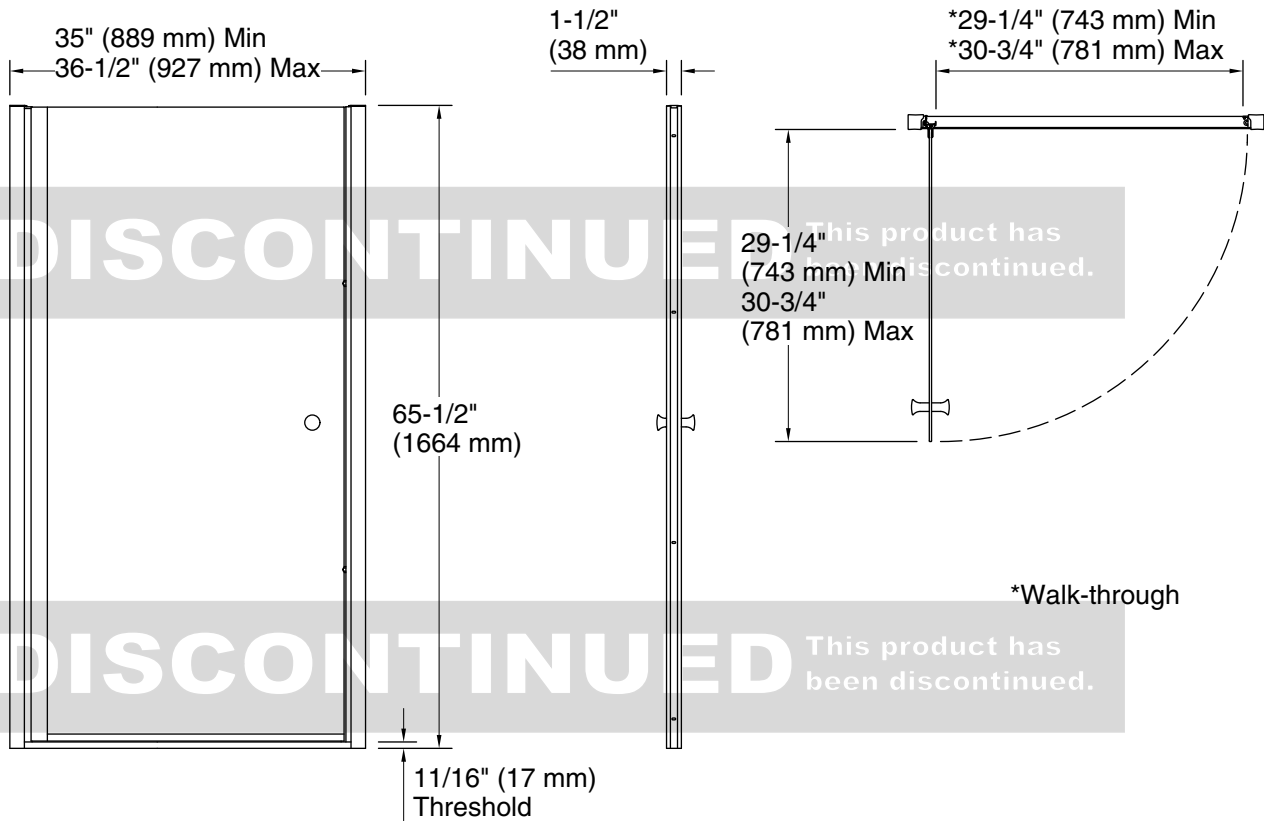

**Installation**

- Not for use in hospitality.
- For residential use only.

**Included Components**

Additional Components:  
Hardware kit

**Codes/Standards**

ANSI Z97.1  
CPSC 16CFR 1201

**STERLING® Warranty - Bath and Shower Doors**

See website for detailed warranty information.

**Available Glass Options**

Code Description

Clear

**DISCONTINUED** This product has been discontinued.

**Technical Information**

All product dimensions are nominal.  
 Installation type: For shower base installation  
 Opening Width - Min: 35" (889 mm)  
 Opening Width - Max: 36-1/2" (927 mm)  
 Walk-through - Min: 29-1/4" (743 mm)  
 Walk-through - Max: 30-3/4" (781 mm)  
 Glass thickness: 1/4" (6 mm)  
 Glass coating: CleanCoat®

**Notes**

Install this product according to the installation guide.  
 The vertical opening should be a minimum of 66" (1676 mm) to allow for installation clearance.