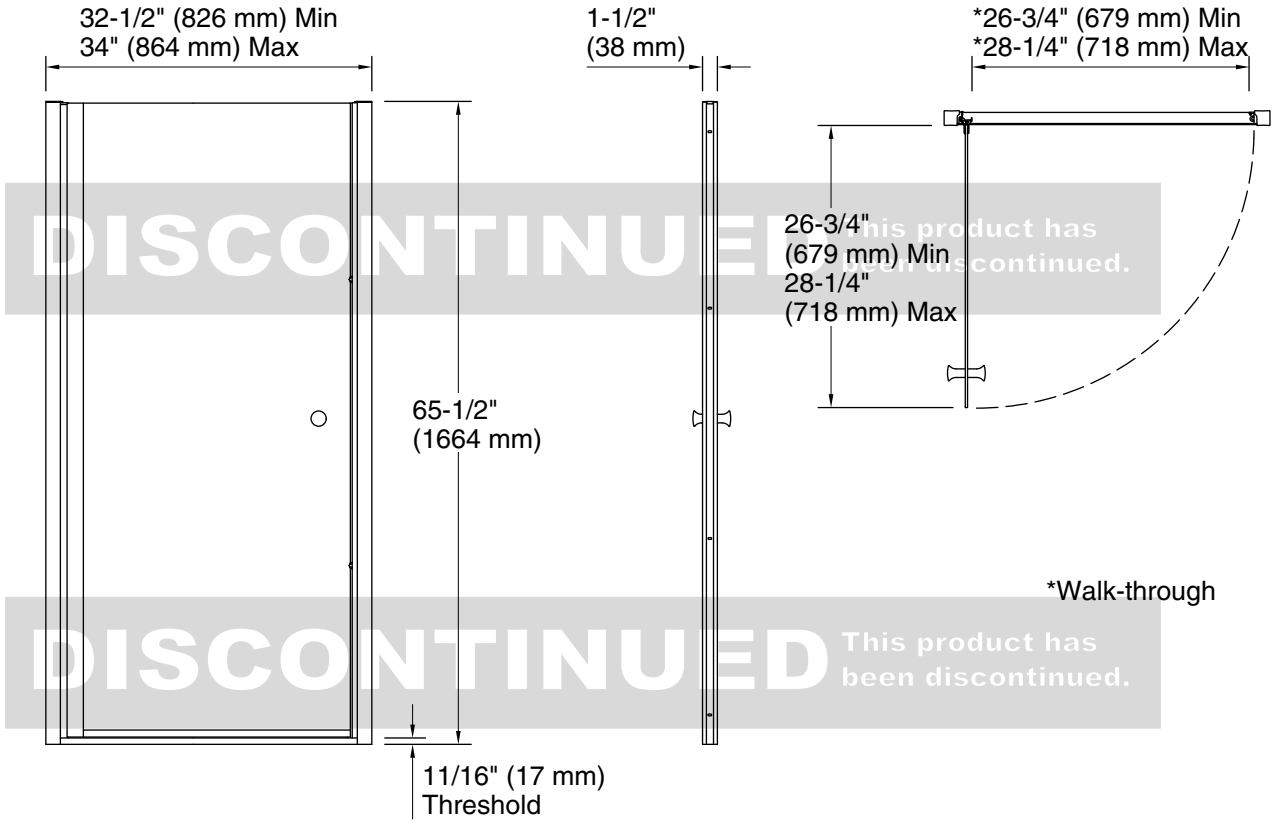

Code	Description
------	-------------

Clear

Frosted

DISCONTINUED This product has been discontinued.

Technical Information

- All product dimensions are nominal.
- Installation type: For shower base installation
- Opening Width - Min: 32-1/2" (826 mm)
- Opening Width - Max: 34" (864 mm)
- Walk-through - Min: 26-3/4" (679 mm)
- Walk-through - Max: 28-1/4" (718 mm)
- Glass thickness: 1/4" (6 mm)
- Glass coating: CleanCoat®

Notes

- Install this product according to the installation guide.
- The vertical opening should be a minimum of 66" (1676 mm) to allow for installation clearance.