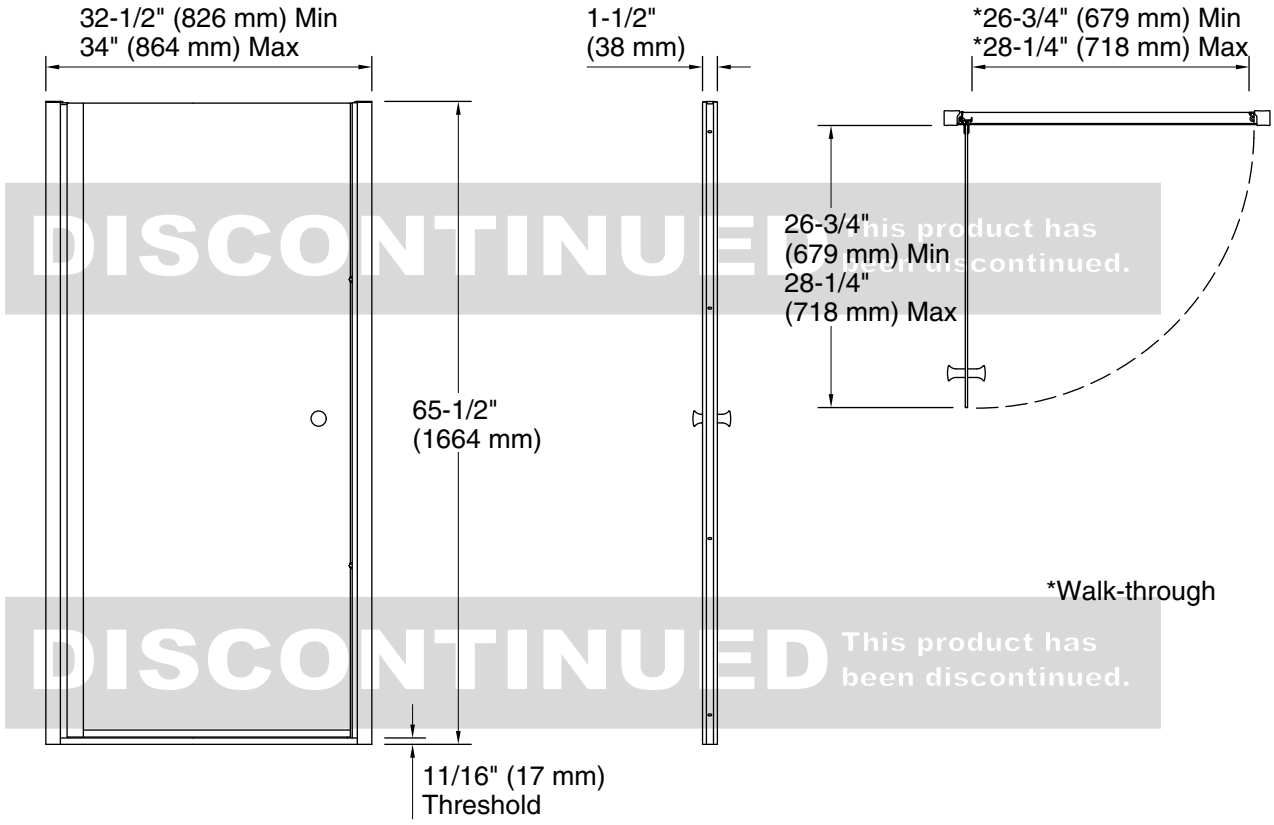

Installation

- Not for use in hospitality.
- For residential use only.

Included Components

Additional Components:
Hardware kit

Codes/Standards

ANSI Z97.1
CPSC 16CFR 1201

STERLING® Warranty - Bath and Shower Doors

See website for detailed warranty information.

Available Glass Options

Code Description

Clear
Frosted

DISCONTINUED This product has been discontinued.

Technical Information

- All product dimensions are nominal.
- Installation type: For shower base installation
- Opening Width - Min: 32-1/2" (826 mm)
- Opening Width - Max: 34" (864 mm)
- Walk-through - Min: 26-3/4" (679 mm)
- Walk-through - Max: 28-1/4" (718 mm)
- Glass thickness: 1/4" (6 mm)
- Glass coating: CleanCoat®

Notes

- Install this product according to the installation guide.
- The vertical opening should be a minimum of 66" (1676 mm) to allow for installation clearance.