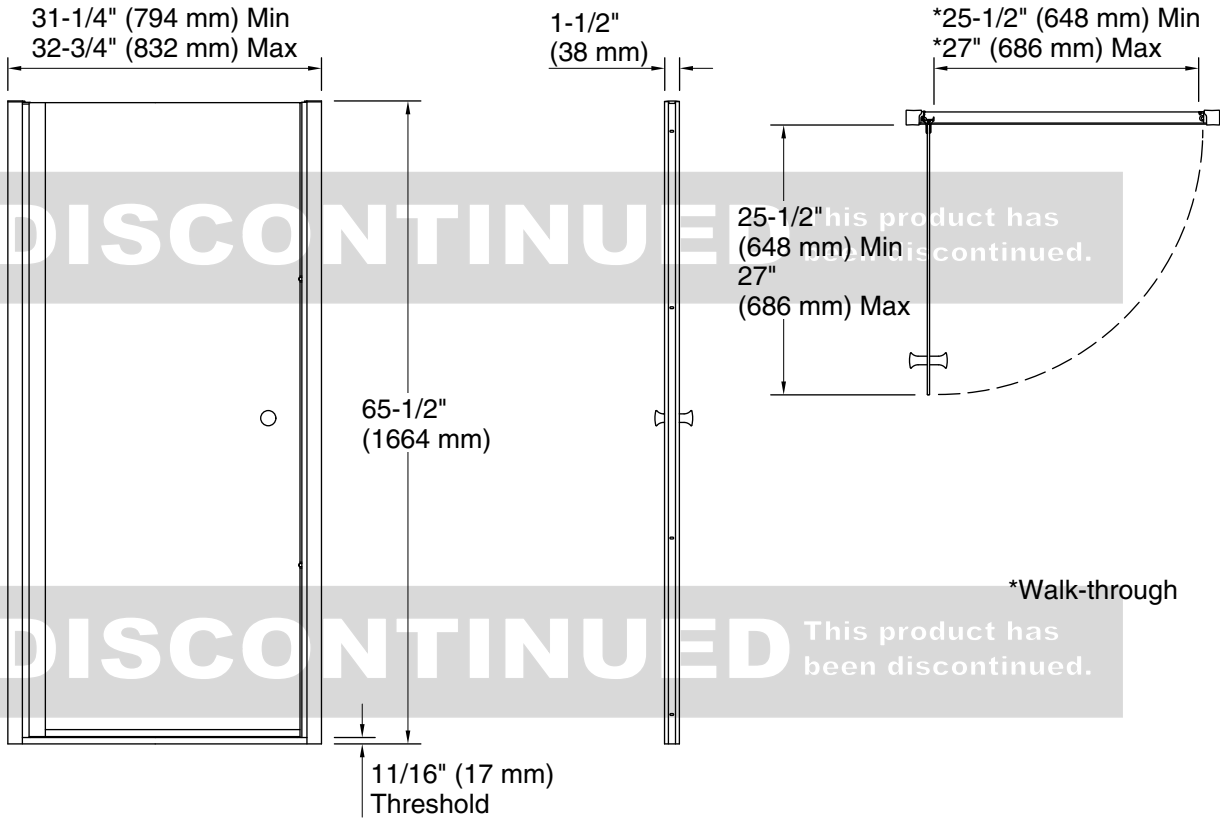

Installation

- Not for use in hospitality.
- For residential use only.

Included Components

Additional Components:
Hardware kit

Codes/Standards

ANSI Z97.1
CPSC 16CFR 1201

STERLING® Warranty - Bath and Shower Doors

See website for detailed warranty information.

Available Glass Options

Code	Description
------	-------------

	Clear
--	-------

DISCONTINUED This product has been discontinued.

Technical Information

- All product dimensions are nominal.
- Installation type: For shower base installation
- Opening Width - Min: 31-1/4" (794 mm)
- Opening Width - Max: 32-3/4" (832 mm)
- Walk-through - Min: 25-1/2" (648 mm)
- Walk-through - Max: 27" (686 mm)
- Base-To-Wall Radius 3/8" (10 mm)
 - Max:
- Glass thickness: 1/4" (6 mm)
- Glass coating: CleanCoat®

Notes

- Install this product according to the installation guide.
- The vertical opening should be a minimum of 66" (1676 mm) to allow for installation clearance.