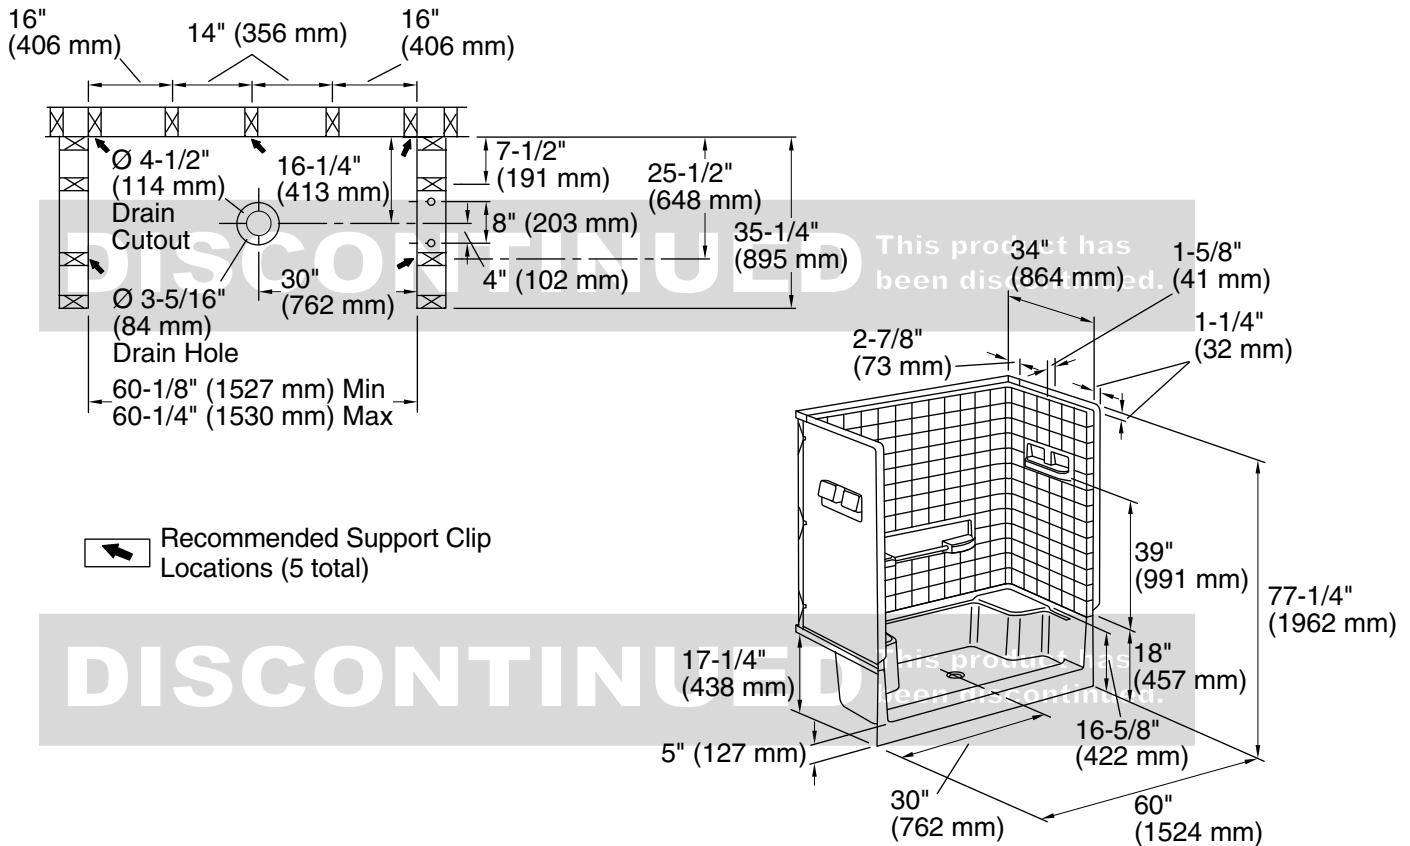

**Features**

- 5" threshold.
- Lightly textured swirl-gloss finish.
- Center drain.
- Three-piece, tongue-and-groove walls with snap-together installation; realistic tile look.
- Two corner seats, two shelves and acrylic towel bar.

62041100 60" seated shower base

62044100 60" x 35-1/4" tile seated shower wall set

**DISCONTINUED**

This product has been discontinued.

**DISCONTINUED**

**Codes/Standards**

- CSA B45.5/IAPMO Z124
- ASTM E162
- ASTM E662
- HUD, UM Bulletin 73

### Technical Information

All product dimensions are nominal.

Installation: Three-wall alcove

Drain location: Center

Minimum flat for door: 2-5/8" (67 mm)

Threshold height: 5" (127 mm)

Maximum door height: 67" (1702 mm)

Maximum door width: 56-1/2" (1435 mm)