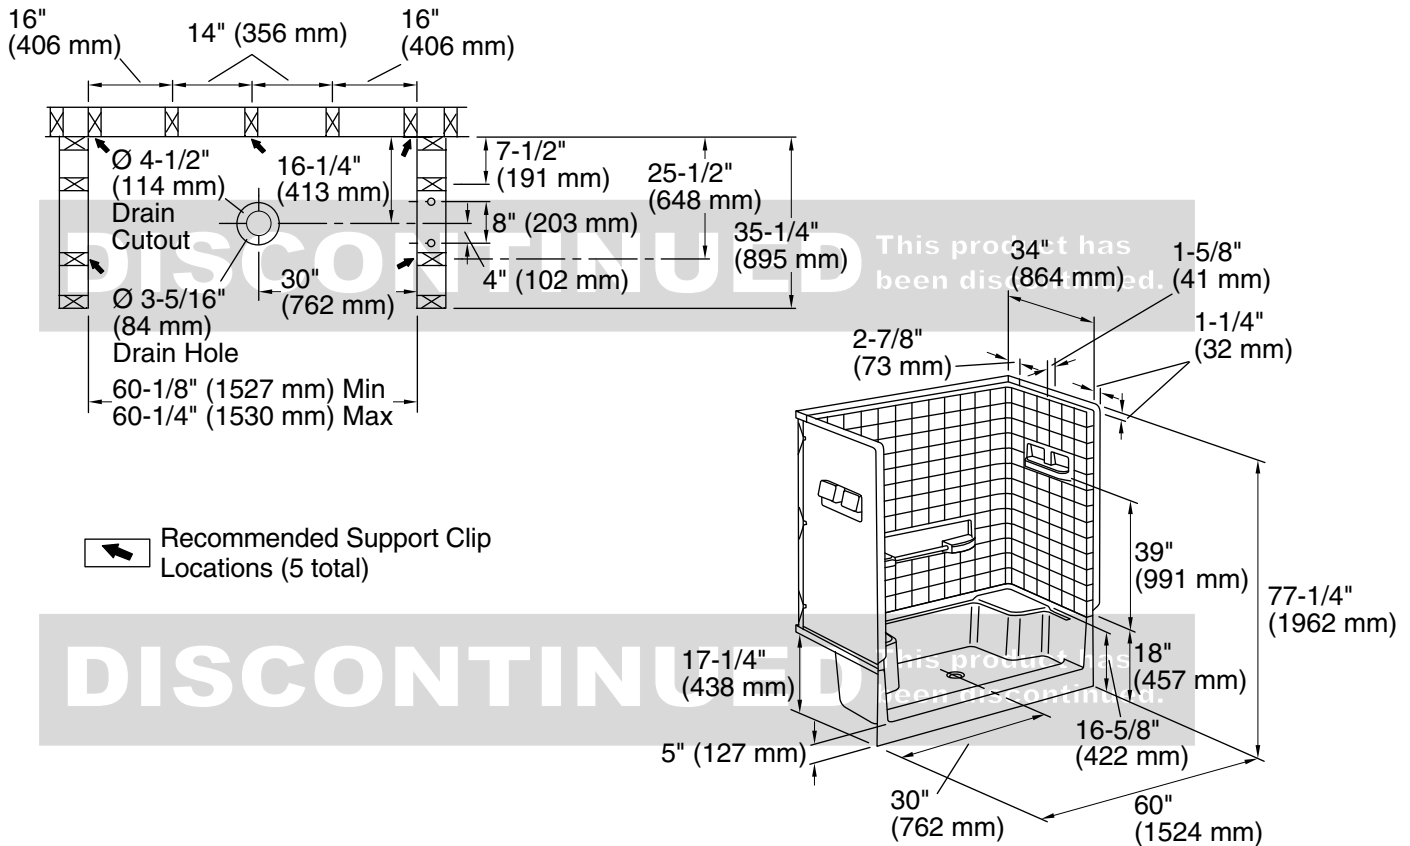

STERLING

A KOHLER COMPANY

Advantage™

60" tile seated shower

62040100

Technical Information

All product dimensions are nominal.

Installation: Three-wall alcove

Drain location: Center

Minimum flat for door: 2-5/8" (67 mm)

Threshold height: 5" (127 mm)

Maximum door height: 67" (1702 mm)

Maximum door width: 56-1/2" (1435 mm)

Notes

Install this product according to the installation instructions.

Studs should be positioned roughly as shown.

Double studding is recommended for pivot shower door installations.

NOTE: For shower door installation, use the STERLING "SP" fixture specific door only due to draft angle on shower surround walls.

1-800-STERLING (1-800-783-7546)

Kohler Co. reserves the right to make revisions without notice to product specifications.

For the most current Specification Sheet, go to www.sterlingplumbing.com.

5-6-2020 09:55 - US