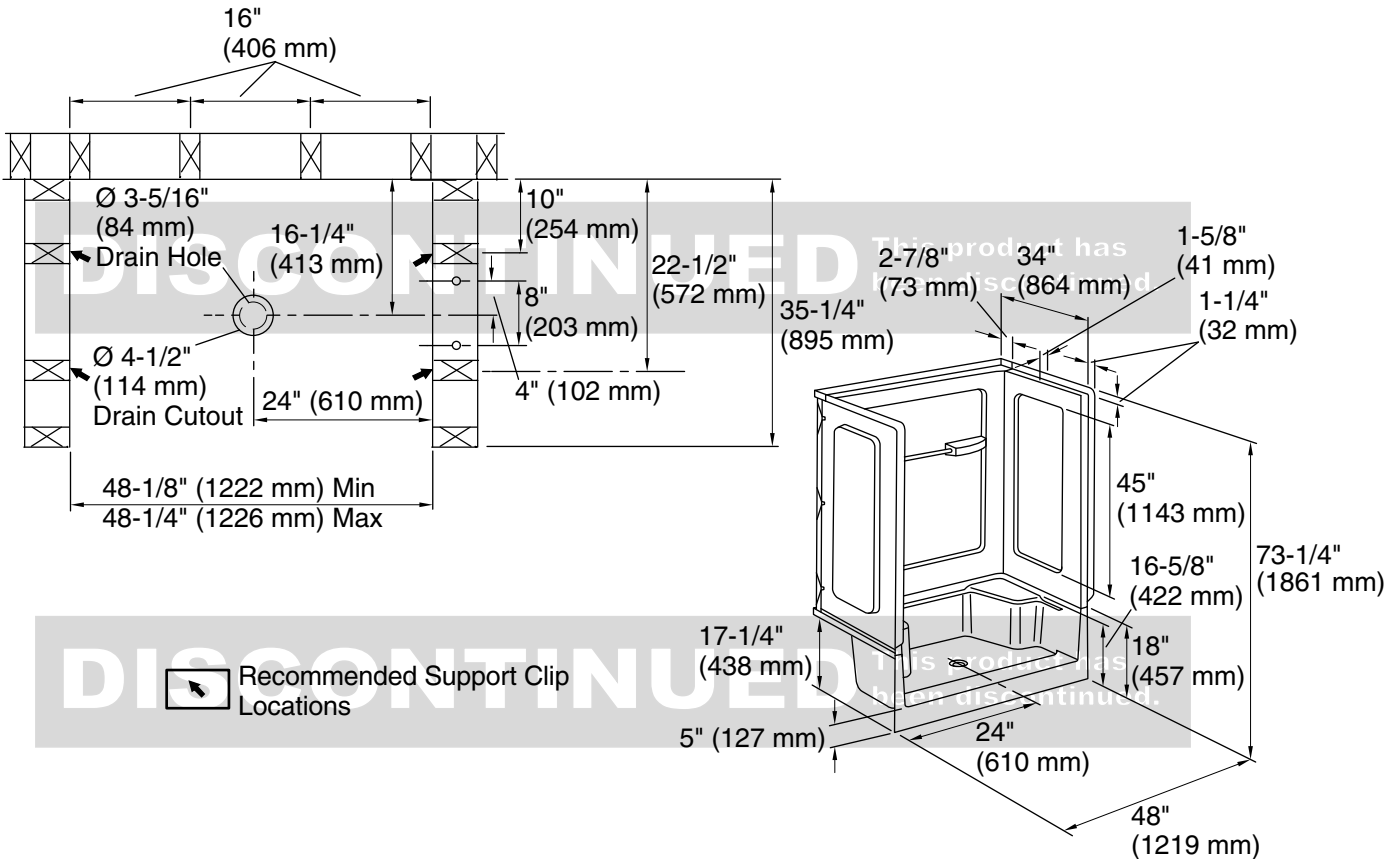

Included Components

Product consists of:

- 62031100 48" x 34" seated shower base
- 62034100 48" x 34" seated shower wall set

DISCONTINUED This product has been discontinued.

DISCONTINUED This product has been discontinued.

8-22-2020 10:59 - US

Technical Information

All product dimensions are nominal.

Installation: Three-wall alcove, Seated alcove

Drain location: Center

Minimum flat for door: 2-5/8" (67 mm)

Threshold height: 5" (127 mm)

Maximum door height: 67" (1702 mm)

Maximum door width: 44-3/4" (1137 mm)

Notes

Install this product according to the installation instructions.

Studs should be positioned roughly as shown.

Double studding is recommended for pivot shower door installations.