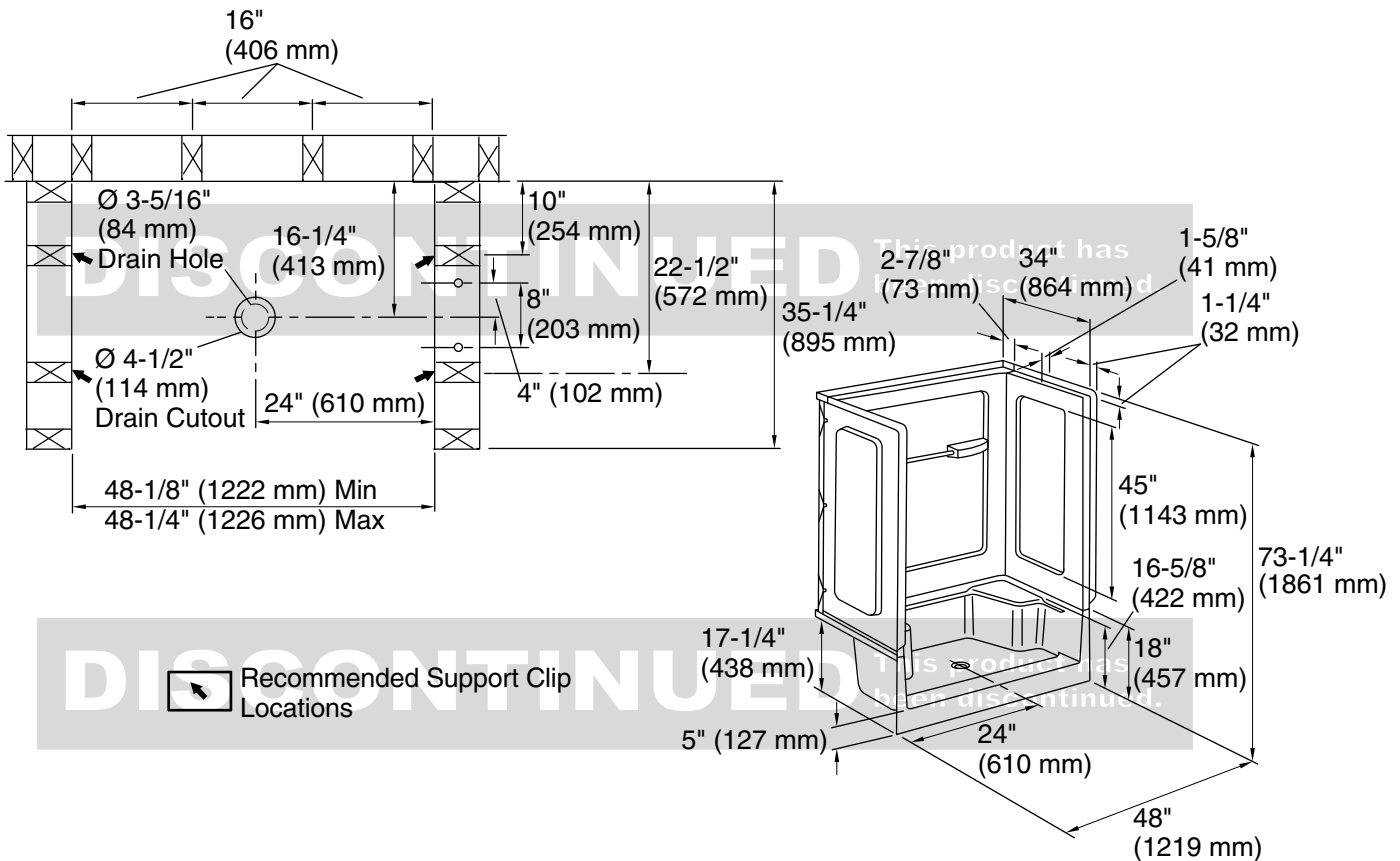

Included Components

Product consists of:

- 62031100 48" x 34" seated shower base
- 62034100 48" x 34" seated shower wall set

DISCONTINUED This product has been discontinued.

DISCONTINUED This product has been discontinued.

5-6-2020 09:55 - US

Technical Information

All product dimensions are nominal.

Installation: Three-wall alcove, Seated alcove

Drain location: Center

Minimum flat for door: 2-5/8" (67 mm)

Threshold height: 5" (127 mm)

Maximum door height: 67" (1702 mm)

Maximum door width: 44-3/4" (1137 mm)

Notes

Install this product according to the installation instructions.

Studs should be positioned roughly as shown.

Double studding is recommended for pivot shower door installations.