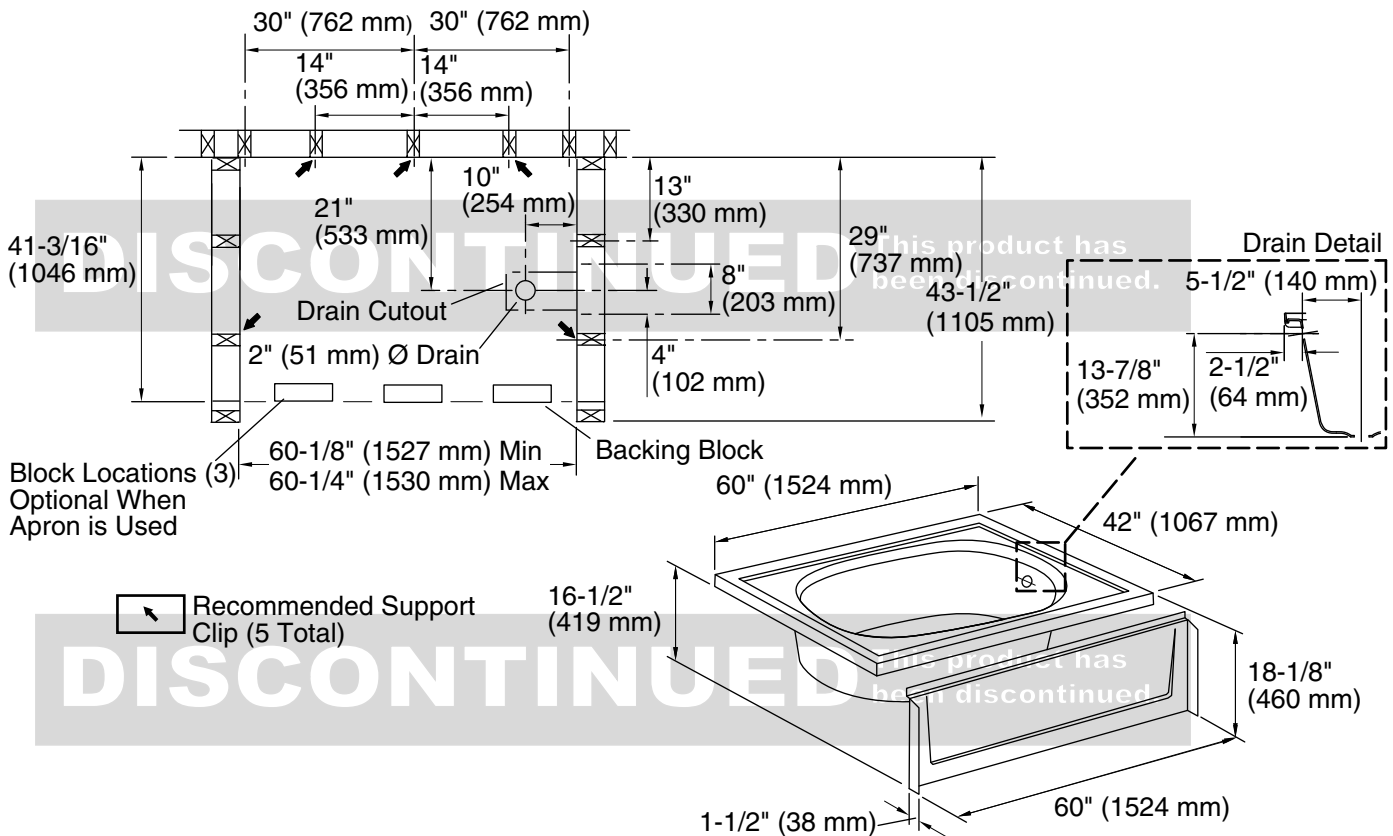

### Technical Information

All product dimensions are nominal.

Installation: Drop-in

Drain location: End

Basin area, bottom: 42" x 23" (1067 mm x 584 mm)

Basin area, top: 51" x 32-1/2" (1295 mm x 826 mm)

Water depth: 11-1/4" (286 mm)

Water capacity: 56 gal (212 L)

Minimum flat for door: 1-1/4" (32 mm)

Maximum door width: 60" (1524 mm)