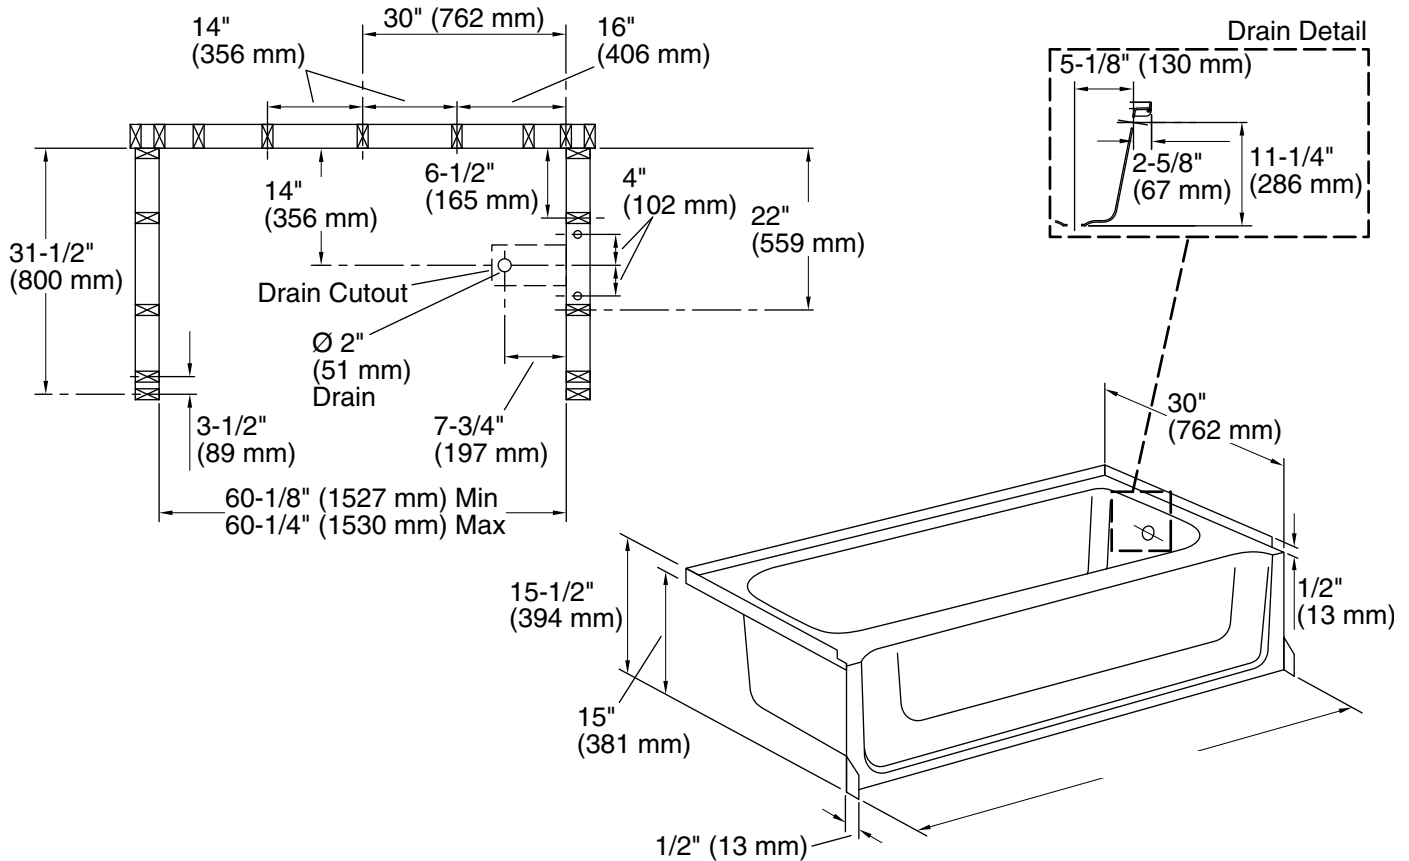

### Features

- 15" (381 mm) apron.

For the most current Specification Sheet, go to [www.sterlingplumbing.com](http://www.sterlingplumbing.com).

5-29-2021 20:20 - US/CA

**Technical Information**

All product dimensions are nominal.

Installation:	Three-wall alcove
Drain location:	Right
Basin area, bottom:	48" x 21" (1219 mm x 533 mm)
Basin area, top:	55" x 23" (1397 mm x 584 mm)
Weight:	51.835 lbs (23.5 kg)
Water depth:	9-3/8" (238 mm)
Water capacity:	44 gal (166.6 L)
Minimum flat for door:	2-1/4" (57 mm)
Maximum door height:	57" (1448 mm)
Maximum door width:	57-1/2" (1461 mm)