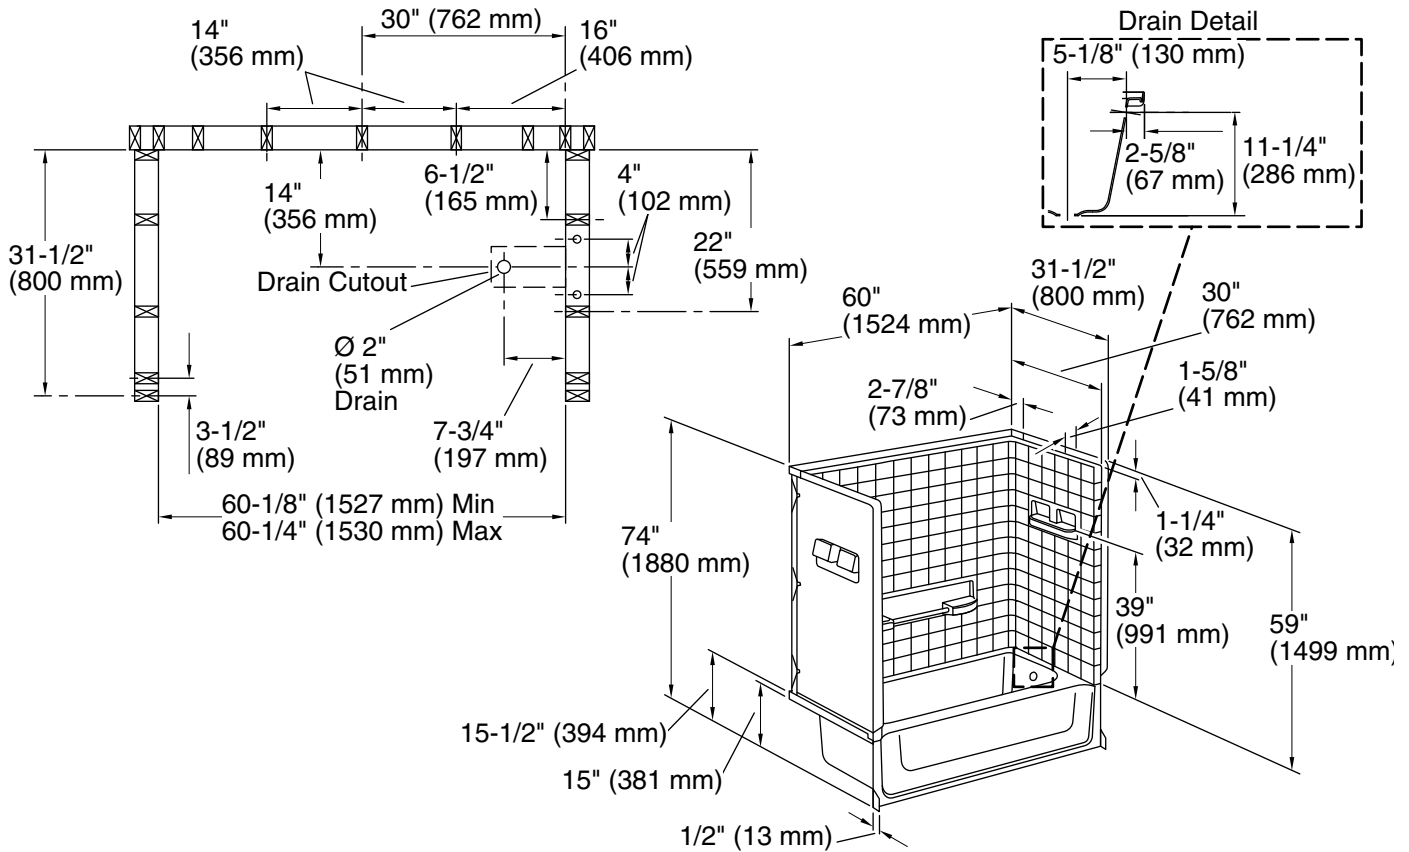

All Pro® Performa™

60" x 30" Vikrell® bath/shower, right drain
61040120

Features

- 15" (381 mm) apron
- Tongue-and-groove walls with snap-together installation
- Lightly textured swirl-gloss finish
- Full caulking required in all seams
- Four shelves, 18" towel bar

Technical Information

All product dimensions are nominal.

- Drain location: Right
- Basin area, bottom: 48" x 21" (1219 mm x 533 mm)
- Basin area, top: 55" x 23" (1397 mm x 584 mm)
- Water depth: 9-3/8" (238 mm)
- Water capacity: 35 gal (132.5 L)
- Maximum door height: 57-3/4" (1467 mm)
- Maximum door width: 57-1/2" (1461 mm)