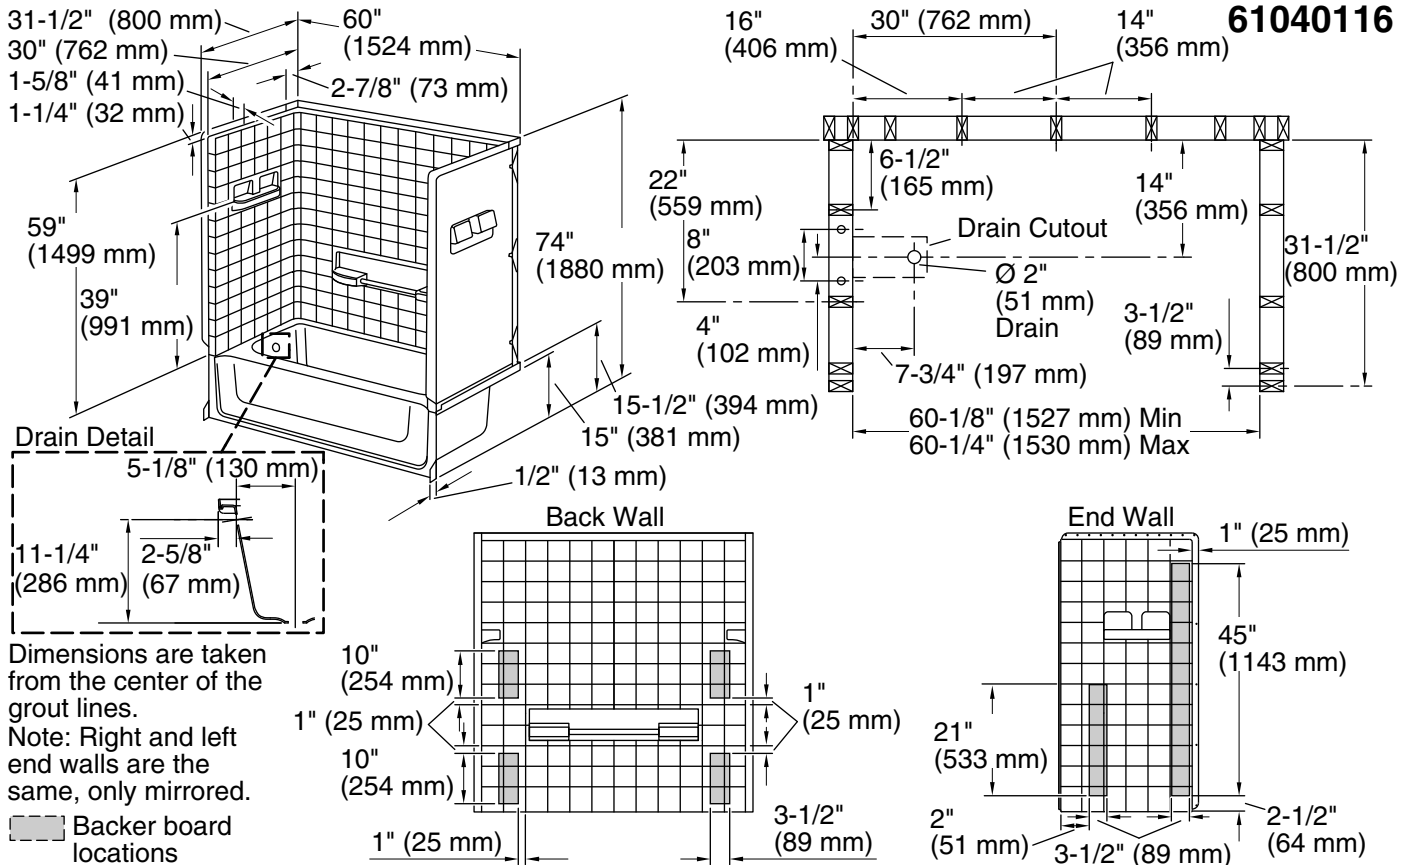

5-6-2020 09:53 - US

STERLING

A KOHLER COMPANY

All Pro®

60" bath/shower with Aging in Place backer boards with left-hand drain

61040116

Technical Information

All product dimensions are nominal.

- Installation: Three-wall alcove
Drain location: Left
Basin area, bottom: 48" x 21" (1219 mm x 533 mm)
Basin area, top: 55" x 23" (1397 mm x 584 mm)
Water depth: 9-3/8" (238 mm)
Water capacity: 44 gal (166.6 L)
Minimum flat for door: 2-1/4" (57 mm)
Maximum door height: 59-1/2" (1511 mm)
Maximum door width: 56-3/4" (1441 mm)