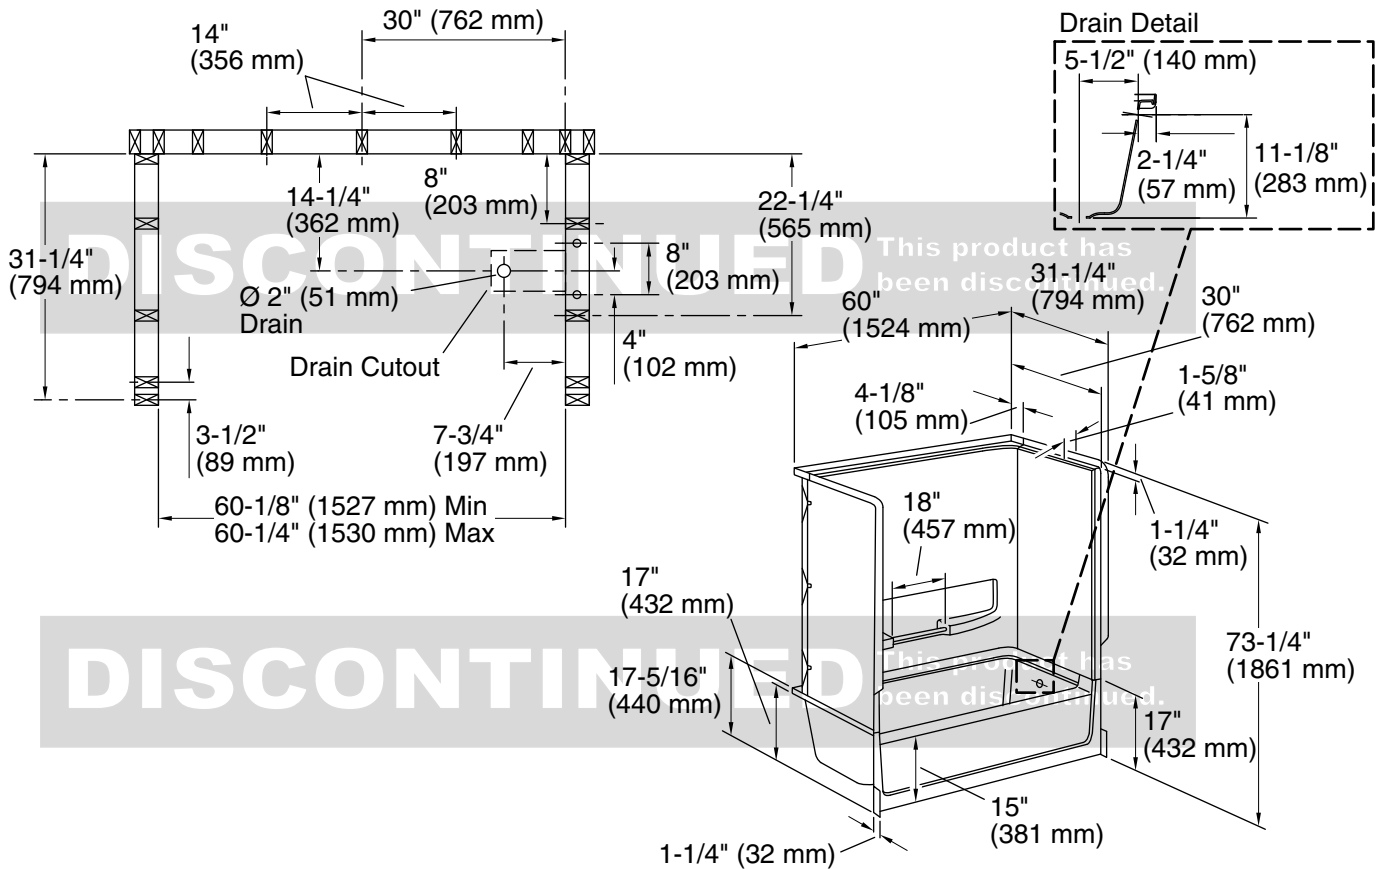

**Features**

- 15" apron.
- Tongue-and-groove walls with snap-together installation.
- Lightly textured swirl-gloss finish.
- Full caulking required in all seams.
- Two shelves, 18 towel bar.

**Material**

- Made from solid Vikrell® material for strength, durability, and lasting beauty.

**Installation**

- Alcove.
- Right drain.

**Included Components**

Product consists of:

61031120 60" bath

61034100 60" wall set for bath/shower

### Technical Information

All product dimensions are nominal.

Installation: Three-wall alcove

Drain location: Right

Basin area, bottom: 47" x 19" (1194 mm x 483 mm)

Basin area, top: 55" x 24" (1397 mm x 610 mm)

Water depth: 9-3/8" (238 mm)

Water capacity: 42 gal (159 L)

Minimum flat for door: 2-1/2" (64 mm)

Maximum door height: 57" (1448 mm)

Maximum door width: 56-3/4" (1441 mm)