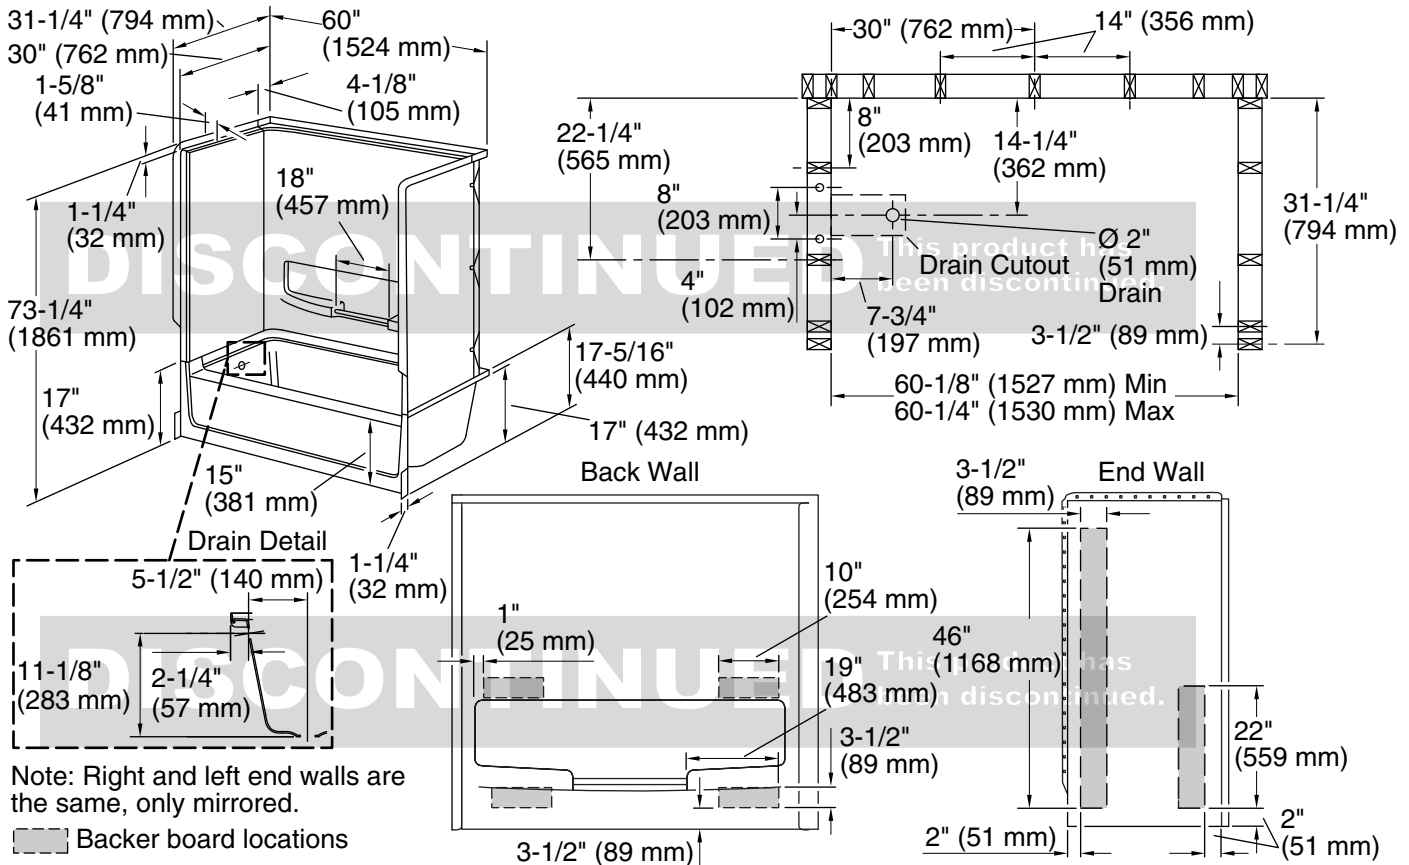

STERLING

A KOHLER COMPANY

Advantage™

60" bath/shower w/Aging in Place backerboards

61030116

Technical Information

All product dimensions are nominal.

Installation: Three-wall alcove

Drain location: Left

Basin area, bottom: 47" x 19" (1194 mm x 483 mm)

Basin area, top: 55" x 24" (1397 mm x 610 mm)

Water depth: 9-3/8" (238 mm)

Water capacity: 42 gal (159 L)

Minimum flat for door: 2-1/2" (64 mm)

Maximum door height: 57" (1448 mm)

Maximum door width: 56-3/4" (1441 mm)

Notes

Install this product according to the installation instructions.

Studs should be positioned as shown.

Double studding is recommended for pivot shower door installations.

Attach grab bars at the specified backerboard locations only.

1-800-STERLING (1-800-783-7546)

Kohler Co. reserves the right to make revisions without notice to product specifications.

For the most current Specification Sheet, go to www.sterlingplumbing.com.

5-6-2020 09:52 - US