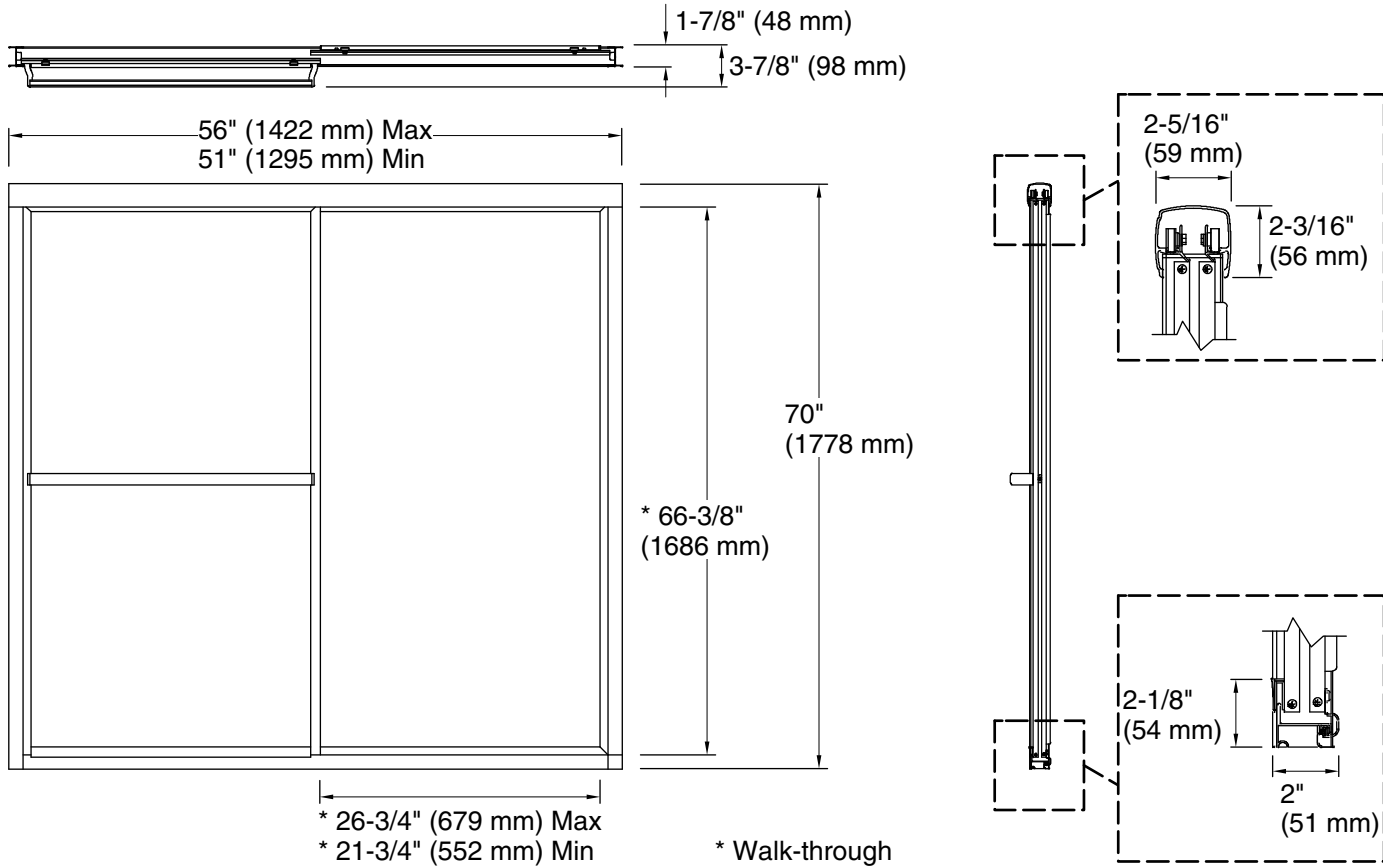

**Deluxe**  
Framed sliding shower door  
**5970-56**

**Features**

- Framed, 1/8" (3 mm) thick tempered glass
- Towel bar
- Tempered glass ensures enhanced safety and durability

**Material**

- Anodized aluminum prevents rust and corrosion

**Installation**

- Out-of-plumb adjustability simplifies installation
- Not for use in hospitality
- For residential use only

**Codes/Standards**

ANSI Z97.1  
CAN/CGSB-12.1  
CPSC 16CFR 1201

**STERLING® Bath and Shower Doors  
Five-Year Limited Warranty**

See website for detailed warranty information.

**Available Glass Options**

Code	Description
	Pebbled

**Technical Information**

All product dimensions are nominal.

- Base-To-Wall 1/2" (13 mm)
- Radius – Max:
- Shower Ledge Min 1-7/8" (47 mm)
- Flat:
- Shower Wall Min 2-5/16" (59 mm)
- Flat:

**Notes**

Install this product according to the installation guide.

The vertical opening should be a minimum of 71-3/8" (1813 mm) to allow for installation clearance.