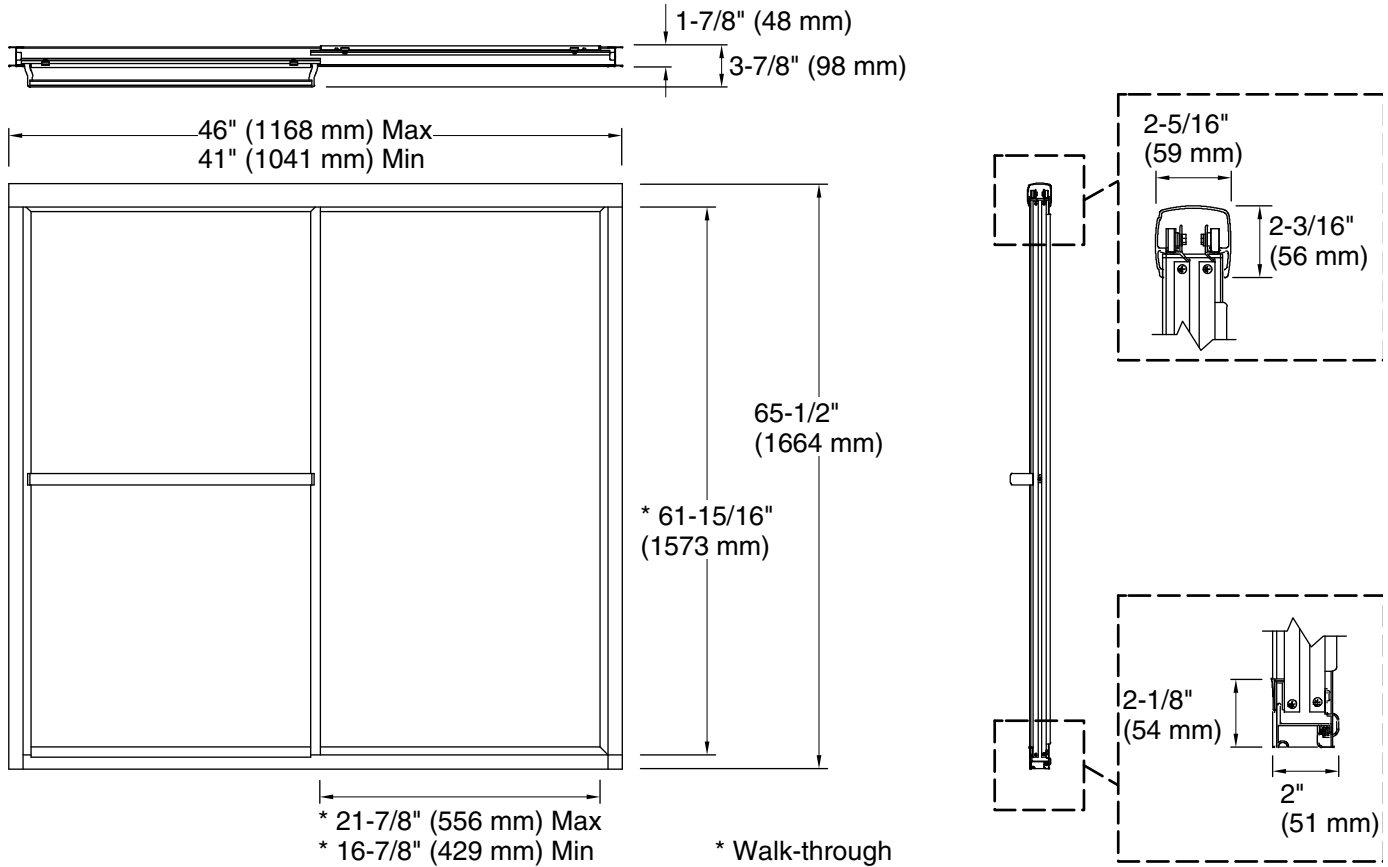

### Features

- Framed, 1/8" (3 mm) thick tempered glass
- Towel bar
- Tempered glass ensures enhanced safety and durability

### Available Glass Options

Code	Description
	Rain

**Technical Information**

All product dimensions are nominal.

- Base-To-Wall 1/2" (13 mm)
- Radius – Max:
- Shower Ledge Min 1-7/8" (47 mm)
- Flat:
- Shower Wall Min 2-5/16" (59 mm)
- Flat:

**Notes**

Install this product according to the installation guide.

The vertical opening should be a minimum of 66-15/16" (1700 mm) to allow for installation clearance.